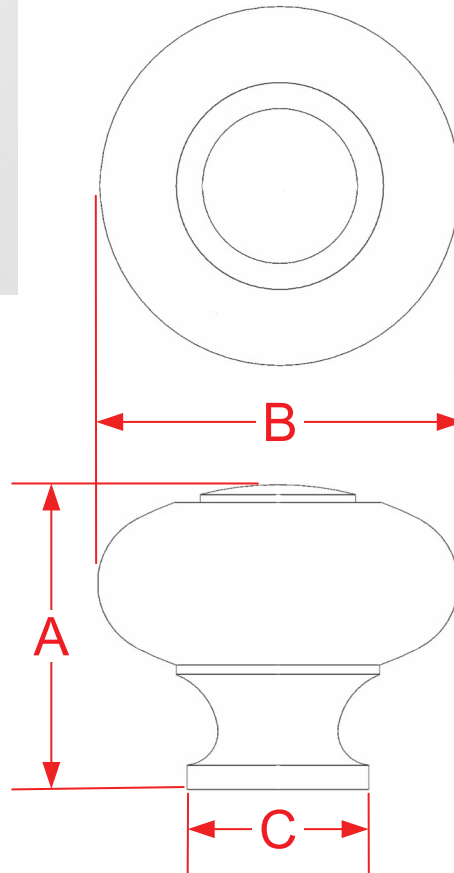

1920 & 1930 Cabinet Knobs Series

Finishes for Life
TARNISH-FREE GUARANTEE

	A	B	C
Part #	Projection	Diameter	Base Diameter
1920	1.1250"	1.2500"	0.7500"
1930	1.2500"	1.5000"	0.7500"
Custom Sizing Available			