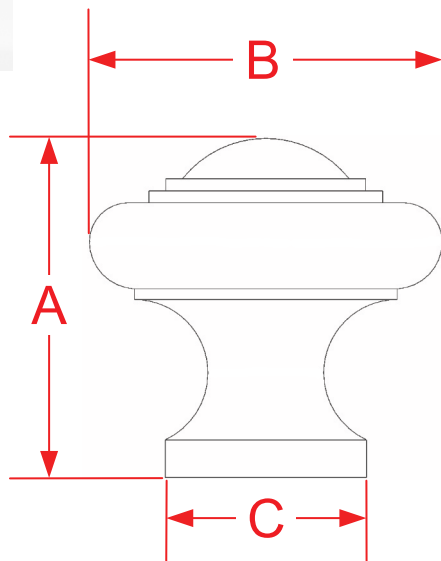

674, 675 & 676 Cabinet Knobs Series

Finishes for Life
TARNISH-FREE GUARANTEED

Part #	A Projection	B Diameter	C Base Diameter
674	1.1250"	1.1875"	0.7500"
675	1.2500"	1.3750"	0.7500"
676	1.4062"	1.5000"	0.7500"
Custom Sizing Available			