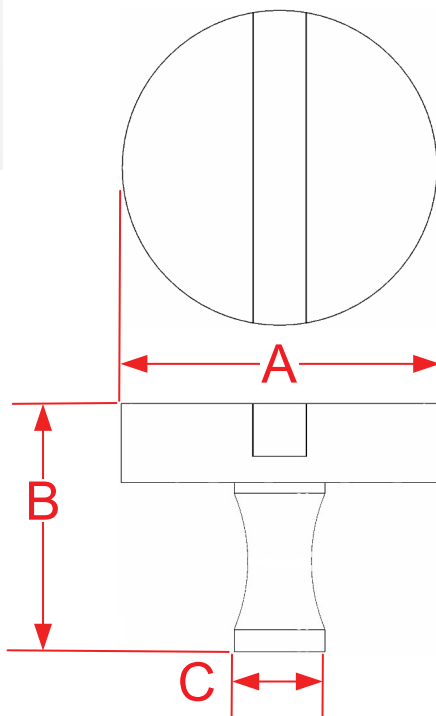

1311 and 1312 Cabinet Knob Series

Finishes for Life
TARNISH-FREE GUARANTEED

	A	B	C
Part #	Overall	Projection	Base
1311	1.2500"	1.1875"	0.4300"
1312	1.5000"	1.1875"	0.4300"
Custom Sizing Available			

Manufacturing Fine Architectural Hardware
in the USA Since 1927