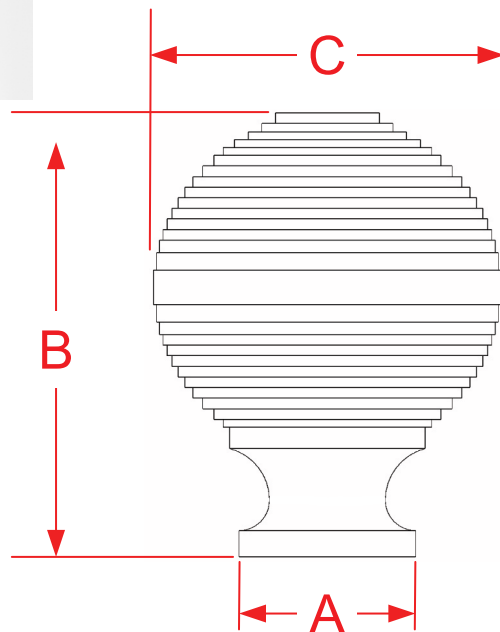

636 & 637 Cabinet Knobs Series

Finishes for Life
TARNISH-FREE GUARANTEED

	A	B	C
Part #	Base Diameter	Projection	Knob Diameter
636	0.7500"	1.6250"	1.2500"
637	0.7500"	1.8720"	1.5000"
Custom Sizing Available			