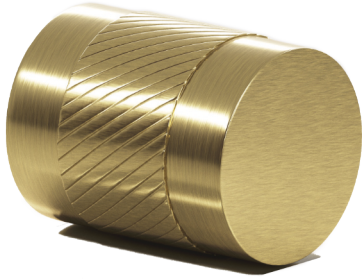

# 548, 549 and 550 Cabinet Knobs Series

Finishes for Life  
TARNISH-FREE GUARANTEED

Part #	A Overall	B Projection	C Base
548	0.7500"	1.2500"	0.7500"
549	1.0000"	1.2500"	1.0000"
550	1.1250"	1.2500"	1.2500"
Custom Sizing Available			