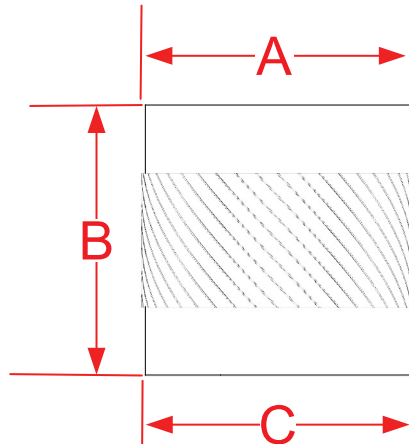

# 548, 549 and 550 Cabinet Knobs Series

Finishes for Life  
TARNISH-FREE GUARANTEED

Part #	A Overall	B Projection	C Base
548	0.7500"	1.2500"	0.7500"
549	1.0000"	1.2500"	1.0000"
550	1.1250"	1.2500"	1.2500"
Custom Sizing Available			