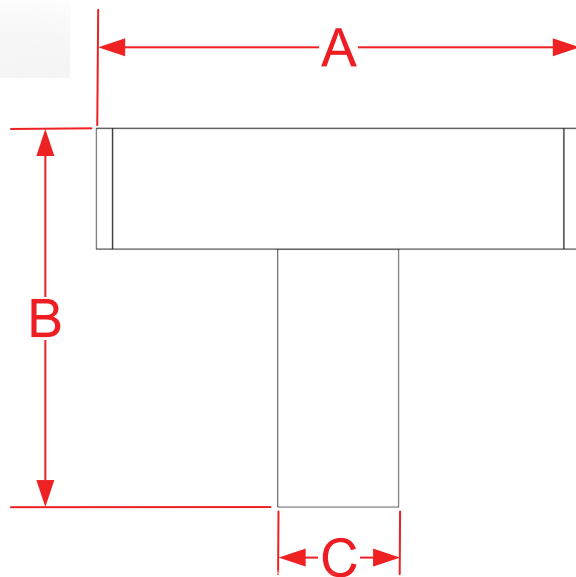

520, 521 and 522 Cabinet Knobs Series

Finishes for Life
TARNISH-FREE GUARANTEED

	A	B	C
Part #	Diameter	Projection	Base
520	1.0000"	1.1875"	0.3750"
521	1.2500"	1.1875"	0.3750"
522	1.5000"	1.1875"	0.3750"
Custom Sizing Available			