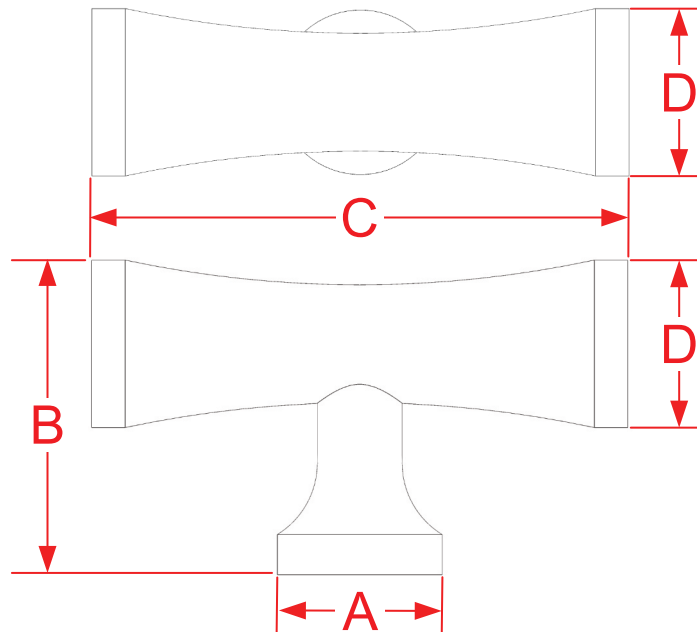

290 T Cabinet Knob Series

Finishes for Life
TARNISH-FREE GUARANTEED

	A	B	C	D
Part #	Base	Projection	Overall	Diameter
290	0.6150"	1.1875"	2.0000"	0.6250" max
Custom Sizing Available				

Manufacturing Fine Architectural Hardware
in the USA Since 1927