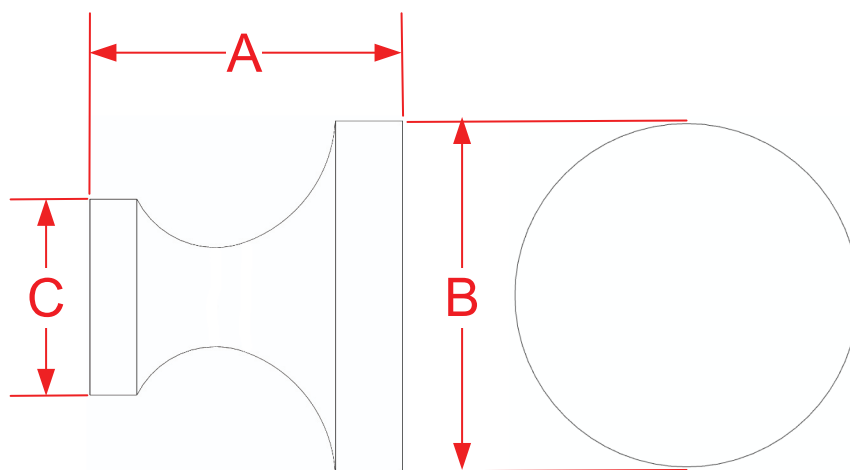

170, 171 and 172 Cabinet Knob Series

Finishes for Life
TARNISH-FREE GUARANTEE

	A	B	C
Part #	Projection	Diameter	Base
170	0.7500"	0.7500"	0.5000
171	1.0000"	1.2500"	0.6125
172	1.3750"	1.5000"	0.7500
Custom Sizing Available			