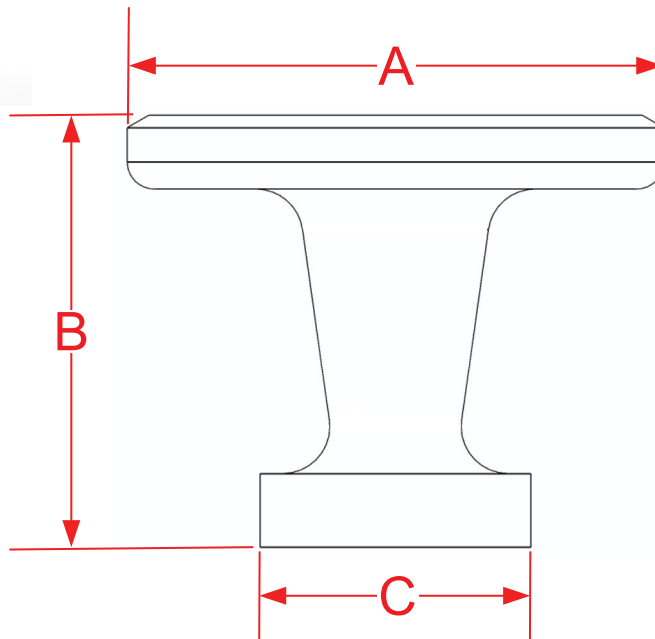

# 151, 152 and 153 Cabinet Knobs Series

Finishes for Life  
TARNISH-FREE GUARANTEED

	A	B	C
Part #	Diameter	Projection	Base
151	1.0625"	0.9375"	0.5000"
152	1.2500"	1.0000"	0.6250"
152	1.3750"	1.0625"	0.7500"
Custom Sizing Available			