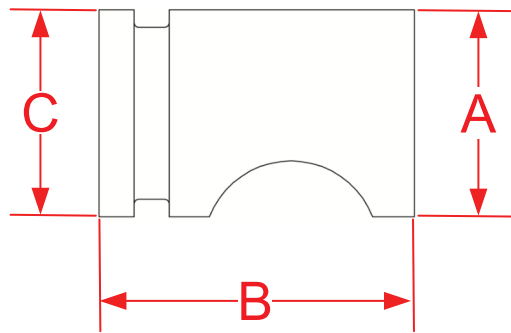

141, 142 and 143 Cabinet Knobs Series

Finishes for Life
TARNISH-FREE GUARANTEED

Part #	A Diameter	B Projection	C Base
141	0.5000"	1.0000"	0.5000"
142	0.7500"	1.1250"	0.7500"
143	1.0000"	1.2500"	1.0000"
Custom Sizing Available			