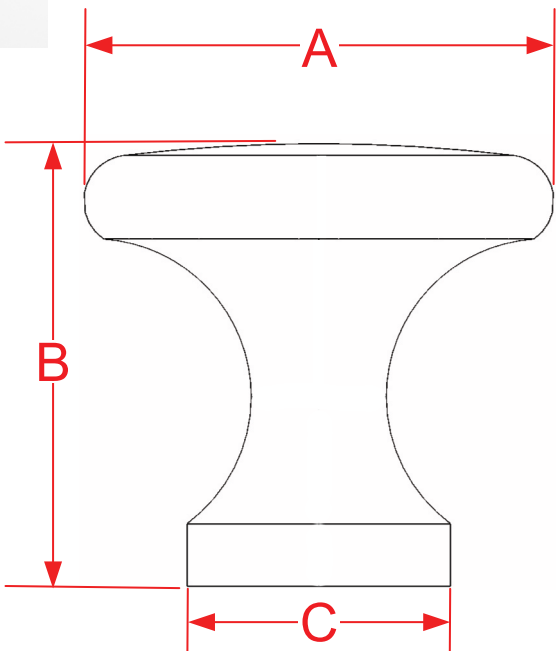

115 and 116 Cabinet Knob Series

Finishes for Life
TARNISH-FREE GUARANTEED

	A	B	C
Part #	Diameter	Projection	Base
115	0.8750"	0.7500"	0.5000"
116	1.1250"	1.0625"	0.6250"
Custom Sizing Available			

Manufacturing Fine Architectural Hardware
in the USA Since 1927