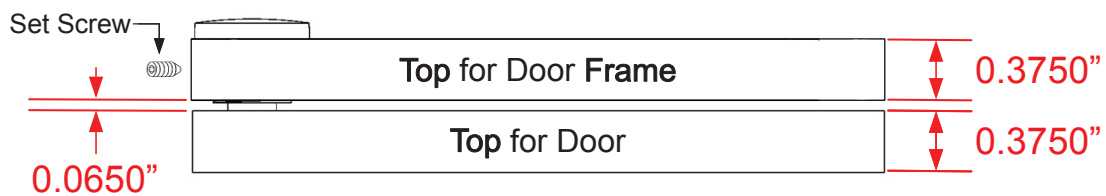

#6 Pivot Hinge

Finishes for Life
TARNISH-FREE GUARANTEE

Please note:

- One pair per door (opening)
- Reversible, non-handed
- Ships in pairs
- #12 x 1.25 wood screws are included
- Supports a certified maximum load of 250 pounds