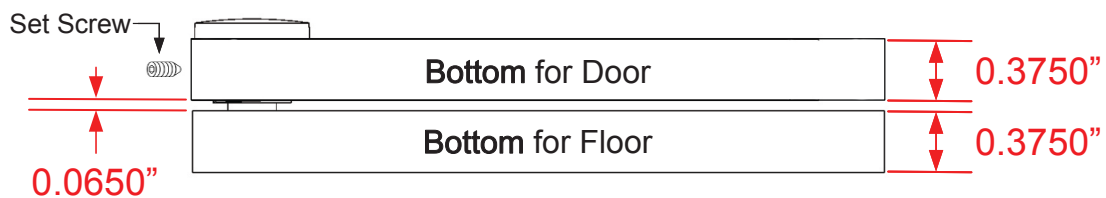

#6 Pivot Hinge

Finishes for Life
TARNISH-FREE GUARANTEE

Please note:

- One pair per door (opening)
- Reversible, non-handed
- Ships in pairs
- #12 x 1.25 wood screws are included
- Supports a certified maximum load of 250 pounds