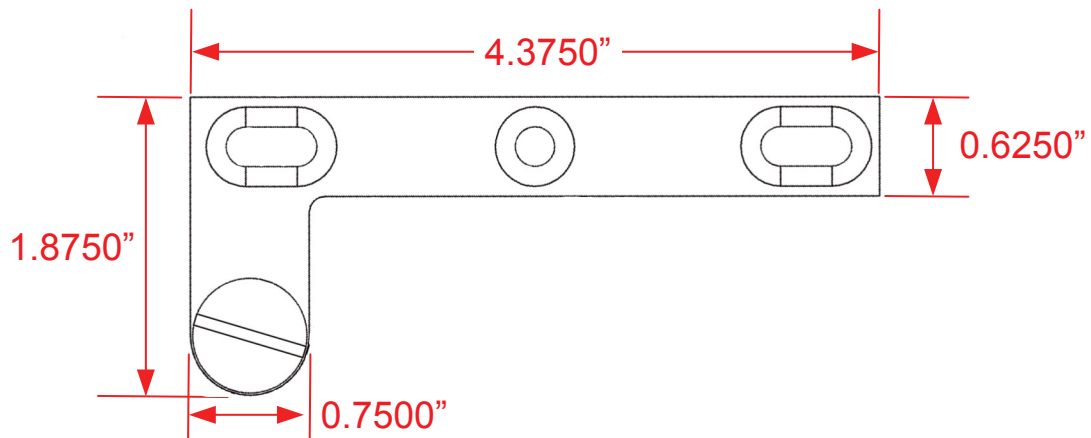

#6 Pivot Hinge

Finishes for Life
TARNISH-FREE GUARANTEE

Please note:

- One pair per door (opening)
- Reversible, non-handed
- Ships in pairs
- #12 x 1.25 wood screws are included
- Supports a certified maximum load of 250 pounds