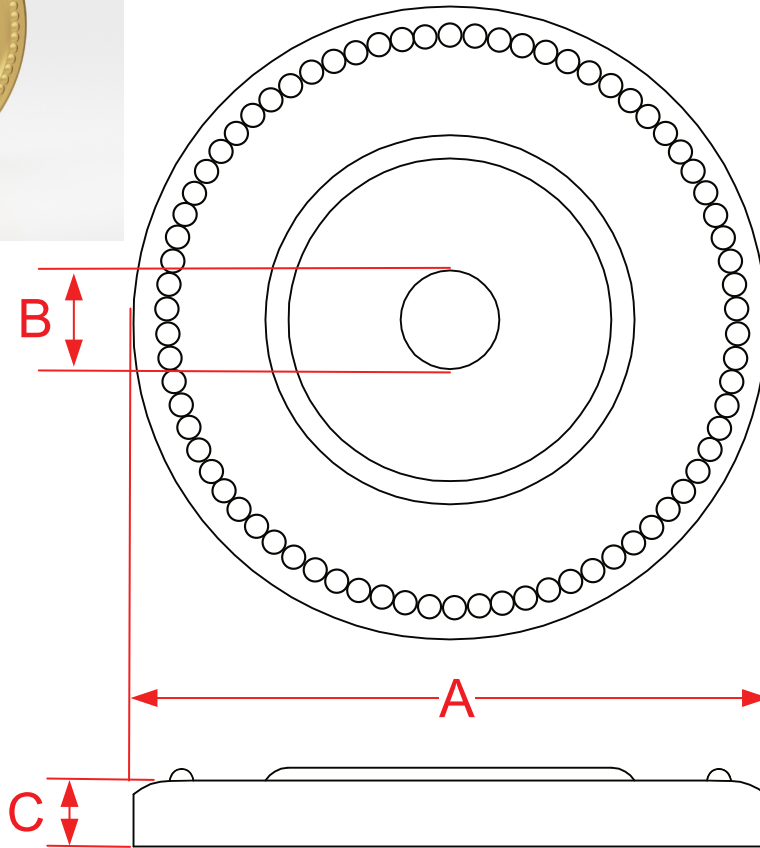

B203 and B9203 Cabinet Backplate

Finishes for Life
TARNISH-FREE GUARANTEE

	A	B	C	
Part #	Diameter	Center Diameter	Projection	Screw
B203	1.5000"	0.1720"	0.1875"	8-32
B9203	1.5000"	0.2500"	0.1875"	1/4-20
Custom Sizing Available				