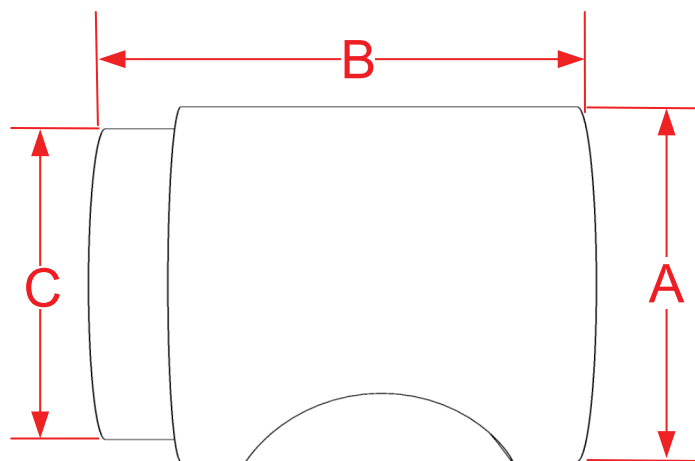

# Series 144, 145 and 146 Cabinet Knobs

Finishes for Life  
TARNISH-FREE GUARANTEED

	A	B	C
Part #	Diameter	Projection	Base
144	0.5000"	0.8750"	0.4120"
145	0.7500"	1.0000"	0.6500"
146	1.0000"	1.1250"	0.9000"
Custom Sizing Available			