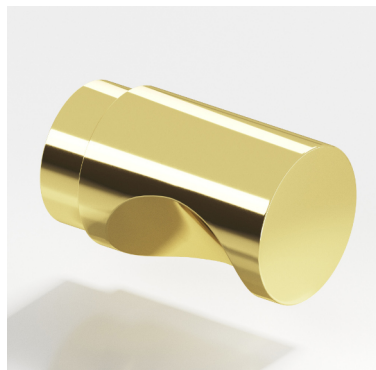

# Series 144, 145 and 146 Cabinet Knobs

Finishes for Life  
TARNISH-FREE GUARANTEED

	A	B	C
Part #	Diameter	Projection	Base
144	0.5000"	0.8750"	0.4120"
145	0.7500"	1.0000"	0.6500"
146	1.0000"	1.1250"	0.9000"
Custom Sizing Available			