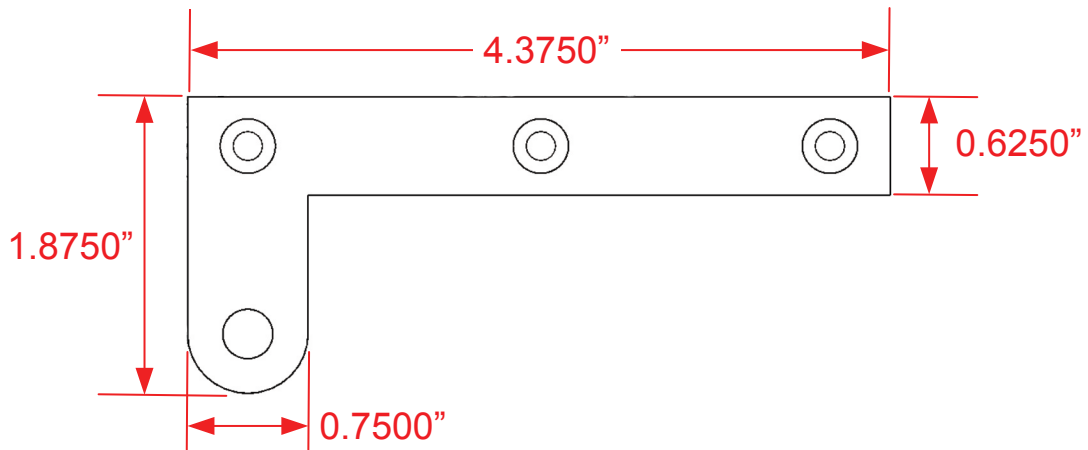

#5FH Pivot Hinge

Finishes for Life
TARNISH-FREE GUARANTEE

Please note:

- One pair per door (opening)
- Reversible, non-handed
- Ships in pairs
- #8 x 1 wood screws are included
- Supports a certified maximum load of 70 pounds