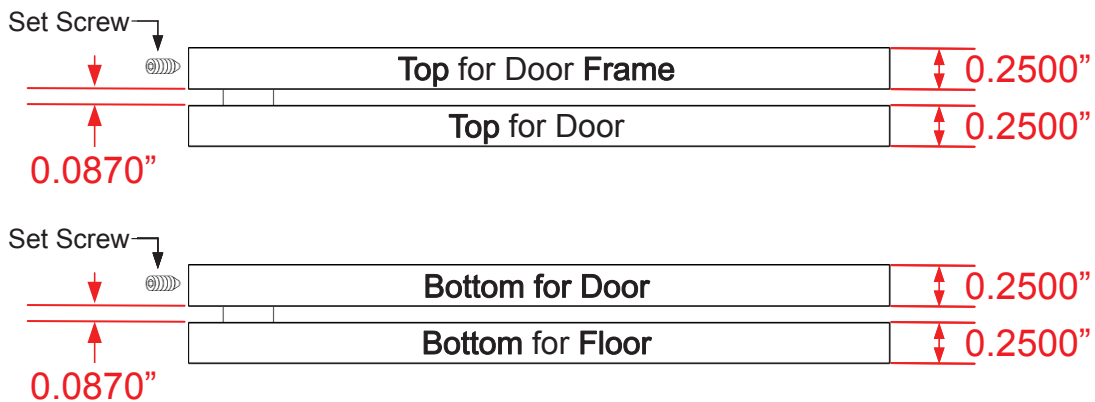

#5FH Pivot Hinge

Finishes for Life
TARNISH-FREE GUARANTEE

Please note:

- One pair per door (opening)
- Reversible, non-handed
- Ships in pairs
- #8 x 1 wood screws are included
- Supports a certified maximum load of 70 pounds