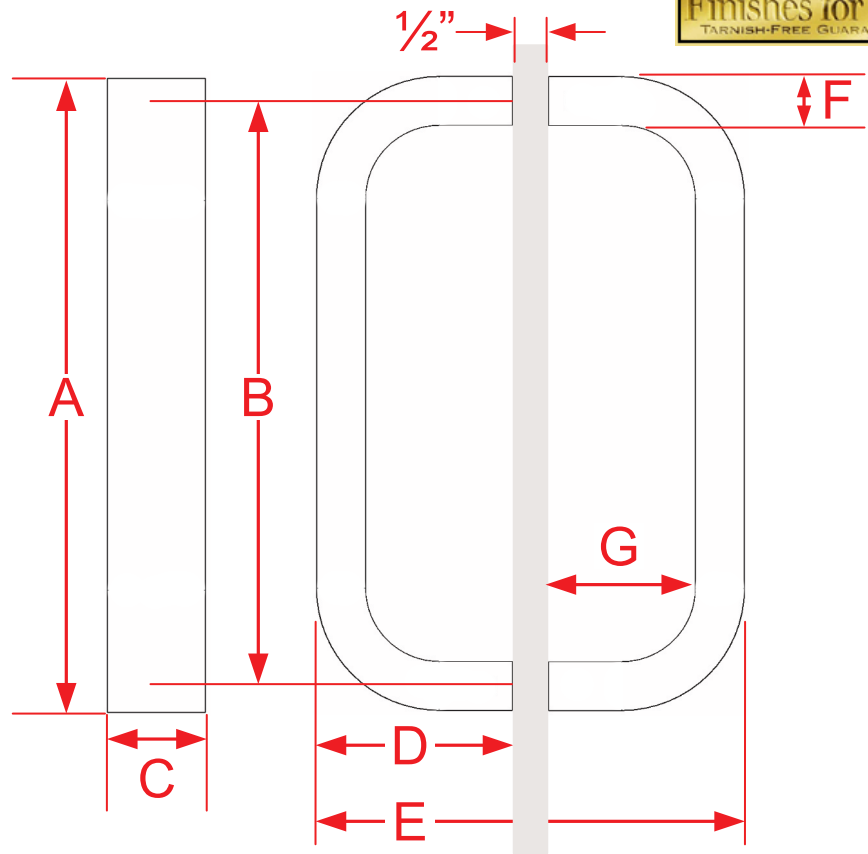

# 236BB & 836BB Series Shower Door Pull

Finishes for Life  
TARNISH-FREE GUARANTEED

Part #	A Overall Height	B Center to Center	C Handle Width	D Projection	E Overall Width (1/2" Glass)	F Base Width	G Clearance
236BB-6	6 1/2"	6"	1"	2"	4 1/2"	1/2"	1 1/2"
236BB-8	8 1/2"	8"	1"	2"	4 1/2"	1/2"	1 1/2"
236BB-10	10 1/2"	10"	1"	2"	4 1/2"	1/2"	1 1/2"
236BB-12	12 1/2"	12"	1"	2"	4 1/2"	1/2"	1 1/2"
236BB-18	18 1/2"	18"	1"	2"	4 1/2"	1/2"	1 1/2"
236BB-24	24 1/2"	24"	1"	2"	4 1/2"	1/2"	1 1/2"
236BB-30	30 1/2"	30"	1"	2"	4 1/2"	1/2"	1 1/2"

Custom sizing available from 4 1/2" up to 30 1/2" overall height

Page 1 of 2

Manufacturing Fine Architectural Hardware  
in the USA Since 1927

Copyright 2024  
Colonial Bronze Company  
All rights reserved  
[www.colonialbronze.com](http://www.colonialbronze.com)  
860.489.9233

# 236BB & 836BB Series Shower Door Pull

Finishes for Life  
TARNISH-FREE GUARANTEED

Part #	A Overall Height	B Center to Center	C Handle Width	D Projection	E Overall Width (1/2" Glass)	F Base Width	G Clearance
836BB-6	6 1/2"	6"	1"	1 1/2"	3 1/2"	1/2"	1"
836BB-8	8 1/2"	8"	1"	1 1/2"	3 1/2"	1/2"	1"
836BB-10	10 1/2"	10"	1"	1 1/2"	3 1/2"	1/2"	1"
836BB-12	12 1/2"	12"	1"	1 1/2"	3 1/2"	1/2"	1"
836BB-18	18 1/2"	18"	1"	1 1/2"	3 1/2"	1/2"	1"
836BB-24	24 1/2"	24"	1"	1 1/2"	3 1/2"	1/2"	1"