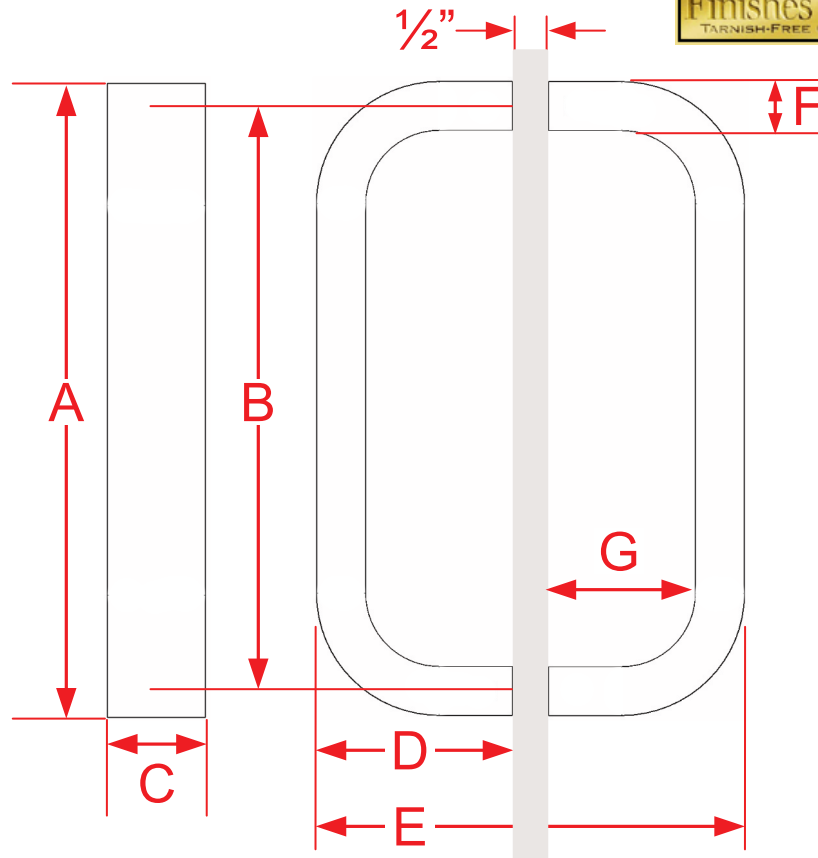

# 236BB & 836BB Series Shower Door Pull

Finishes for Life  
TARNISH-FREE GUARANTEED

Part #	A Overall Height	B Center to Center	C Handle Width	D Projection	E Overall Width (1/2" Glass)	F Base Width	G Clearance
236BB-6	6 1/2"	6"	1"	2"	4 1/2"	1/2"	1 1/2"
236BB-8	8 1/2"	8"	1"	2"	4 1/2"	1/2"	1 1/2"
236BB-10	10 1/2"	10"	1"	2"	4 1/2"	1/2"	1 1/2"
236BB-12	12 1/2"	12"	1"	2"	4 1/2"	1/2"	1 1/2"
236BB-18	18 1/2"	18"	1"	2"	4 1/2"	1/2"	1 1/2"
236BB-24	24 1/2"	24"	1"	2"	4 1/2"	1/2"	1 1/2"
236BB-30	30 1/2"	30"	1"	2"	4 1/2"	1/2"	1 1/2"

Custom sizing available from 4 1/2" up to 30 1/2" overall height

Page 1 of 2

Manufacturing Fine Architectural Hardware  
in the USA Since 1927

Copyright 2024  
Colonial Bronze Company  
All rights reserved  
[www.colonialbronze.com](http://www.colonialbronze.com)  
860.489.9233

# 236BB & 836BB Series Shower Door Pull

Finishes for Life  
TARNISH-FREE GUARANTEED

Part #	A Overall Height	B Center to Center	C Handle Width	D Projection	E Overall Width (1/2" Glass)	F Base Width	G Clearance
836BB-6	6 1/2"	6"	1"	1 1/2"	3 1/2"	1/2"	1"
836BB-8	8 1/2"	8"	1"	1 1/2"	3 1/2"	1/2"	1"
836BB-10	10 1/2"	10"	1"	1 1/2"	3 1/2"	1/2"	1"
836BB-12	12 1/2"	12"	1"	1 1/2"	3 1/2"	1/2"	1"
836BB-18	18 1/2"	18"	1"	1 1/2"	3 1/2"	1/2"	1"
836BB-24	24 1/2"	24"	1"	1 1/2"	3 1/2"	1/2"	1"