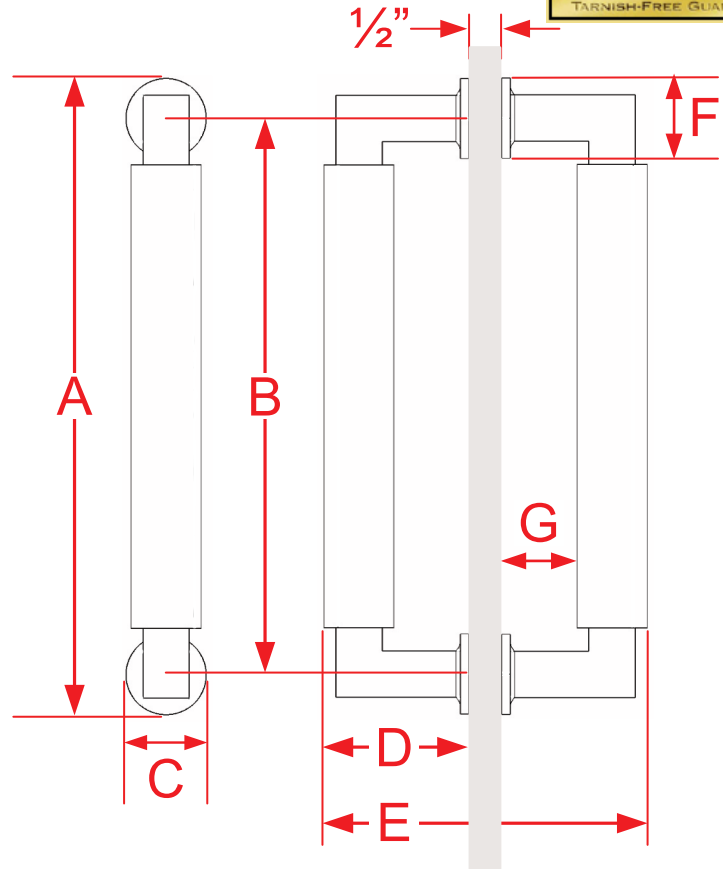

# 1362BB & 1363BB Series Shower Door Pull

Finishes for Life  
TARNISH-FREE GUARANTEED

Part #	A Overall Height	B Center to Center	C Handle Width	D Projection	E Overall Width (1/2" Door)	F Post Width	G Clearance
1362BB-8	9 1/8"	8"	1"	2 1/16"	4 5/8"	1 1/8"	1 1/16"
1362BB-10	11 1/8"	10"	1"	2 1/16"	4 5/8"	1 1/8"	1 1/16"
1362BB-12	13 1/8"	12"	1"	2 1/16"	4 5/8"	1 1/8"	1 1/16"
1362BB-18	19 1/8"	18"	1"	2 1/16"	4 5/8"	1 1/8"	1 1/16"
1362BB-24	25 1/8"	24"	1"	2 1/16"	4 5/8"	1 1/8"	1 1/16"

# 1362BB & 1363BB Series Shower Door Pull

Finishes for Life  
TARNISH-FREE GUARANTEED

Part #	A Overall Height	B Center to Center	C Handle Width	D Projection	E Overall Width (1/2" Door)	F Post Width	G Clearance
1363BB-8	9 3/8"	8"	1 1/4"	2 7/16"	5 3/8"	1 3/8"	1 3/16"
1363BB-10	11 3/8"	10"	1 1/4"	2 7/16"	5 3/8"	1 3/8"	1 3/16"
1363BB-12	13 3/8"	12"	1 1/4"	2 7/16"	5 3/8"	1 3/8"	1 3/16"
1363BB-18	19 3/8"	18"	1 1/4"	2 7/16"	5 3/8"	1 3/8"	1 3/16"
1363BB-24	25 3/8"	24"	1 1/4"	2 7/16"	5 3/8"	1 3/8"	1 3/16"
1363BB-30	31 3/8"	30"	1 1/4"	2 7/16"	5 3/8"	1 3/8"	1 3/16"