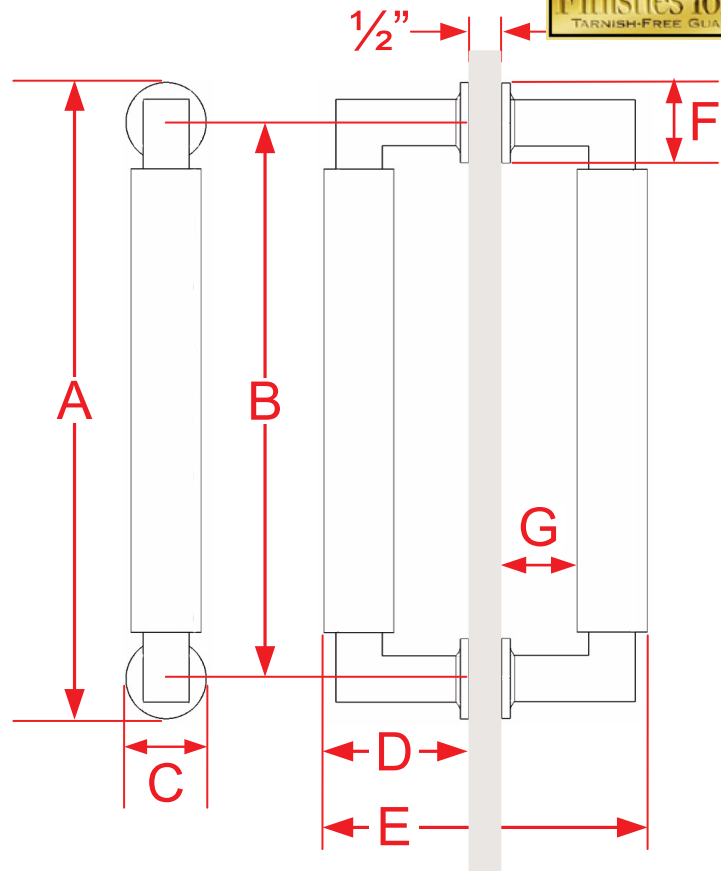

# 1362BB & 1363BB Series Shower Door Pull

Finishes for Life  
TARNISH-FREE GUARANTEED

Part #	A Overall Height	B Center to Center	C Handle Width	D Projection	E Overall Width (1/2" Door)	F Post Width	G Clearance
1362BB-8	9 1/8"	8"	1"	2 1/16"	4 5/8"	1 1/8"	1 1/16"
1362BB-10	11 1/8"	10"	1"	2 1/16"	4 5/8"	1 1/8"	1 1/16"
1362BB-12	13 1/8"	12"	1"	2 1/16"	4 5/8"	1 1/8"	1 1/16"
1362BB-18	19 1/8"	18"	1"	2 1/16"	4 5/8"	1 1/8"	1 1/16"
1362BB-24	25 1/8"	24"	1"	2 1/16"	4 5/8"	1 1/8"	1 1/16"

Custom sizing available up to 31 1/8" overall length

Page 1 of 2

Manufacturing Fine Architectural Hardware  
in the USA Since 1927

Copyright 2024  
Colonial Bronze Company  
All rights reserved  
[www.colonialbronze.com](http://www.colonialbronze.com)  
860.489.9233

# 1362BB & 1363BB Series Shower Door Pull

Finishes for Life  
TARNISH-FREE GUARANTEED

Part #	A Overall Height	B Center to Center	C Handle Width	D Projection	E Overall Width (1/2" Door)	F Post Width	G Clearance
1363BB-8	9 3/8"	8"	1 1/4"	2 7/16"	5 3/8"	1 3/8"	1 3/16"
1363BB-10	11 3/8"	10"	1 1/4"	2 7/16"	5 3/8"	1 3/8"	1 3/16"
1363BB-12	13 3/8"	12"	1 1/4"	2 7/16"	5 3/8"	1 3/8"	1 3/16"
1363BB-18	19 3/8"	18"	1 1/4"	2 7/16"	5 3/8"	1 3/8"	1 3/16"
1363BB-24	25 3/8"	24"	1 1/4"	2 7/16"	5 3/8"	1 3/8"	1 3/16"
1363BB-30	31 3/8"	30"	1 1/4"	2 7/16"	5 3/8"	1 3/8"	1 3/16"