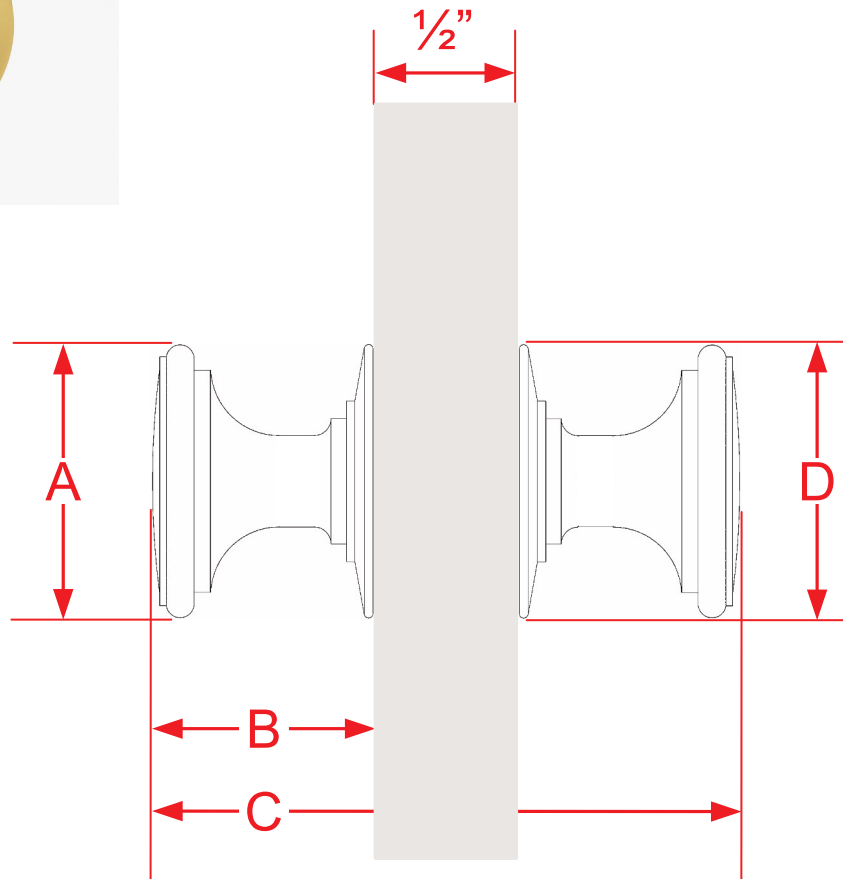

1384BB Series Shower Knob Back-to-Back Mounting

Finishes for Life
TARNISH-FREE GUARANTEED™

Part #	A Overall Height	B Knob Projection	C Overall Width (1/2" Door)	D Knob Base
1384BB	1 1/4"	1"	2 1/2"	1 1/4"
Custom sizing and mounting available				