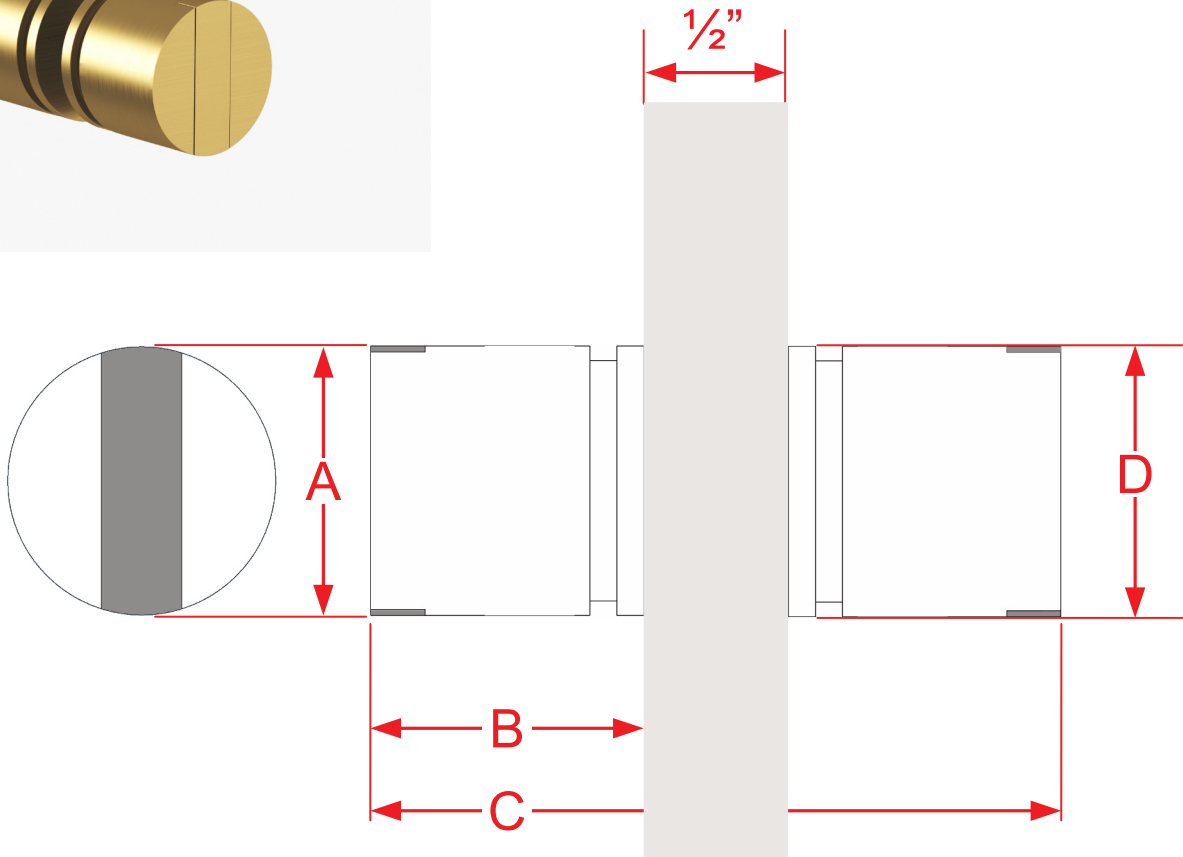

1387BB Series Shower Knob Back-to-Back Mounting

Finishes for Life
TARNISH-FREE GUARANTEED™

	A	B	C	D
Part #	Overall Height	Knob Projection	Overall Width (1/2" Door)	Knob Base
1387BB	1 1/4"	1 1/4"	3"	1 1/4"
Custom sizing and mounting available				