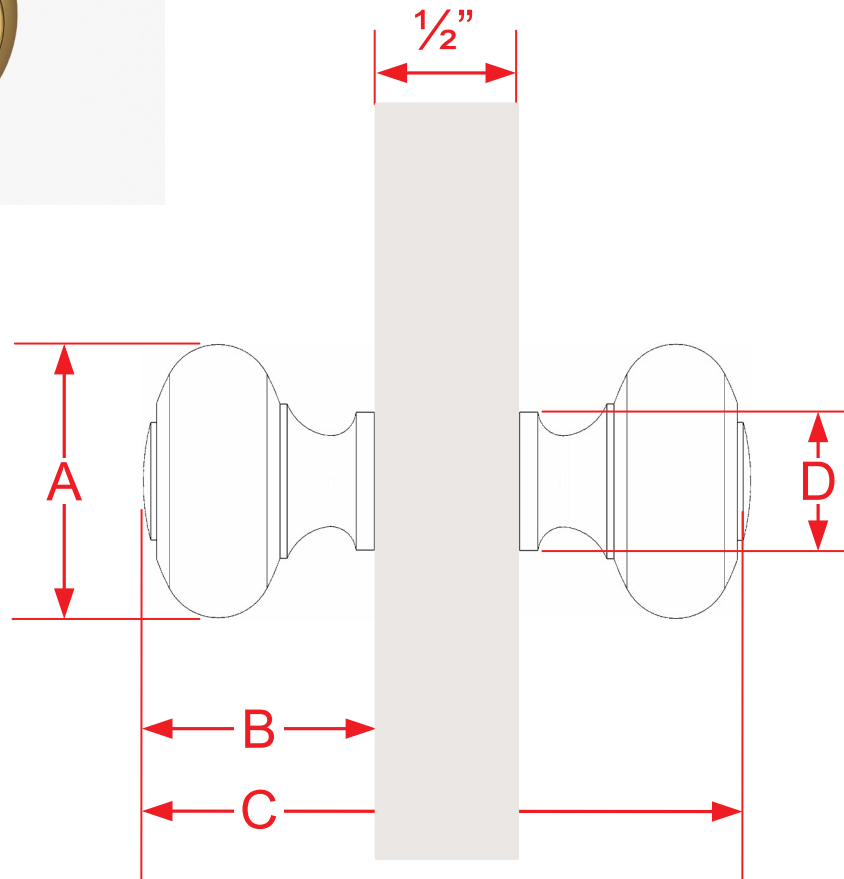

# 1920BB & 1930BB Series Shower Knob Back-to-Back Mounting

Finishes for Life  
TARNISH-FREE GUARANTEED™

Part #	A Overall Height	B Knob Projection	C Overall Width (1/2" Door)	D Knob Base
1920BB	1 1/4"	1 1/8"	2 3/4"	3/4"
1930BB	1 1/2"	1 1/4"	3"	3/4"
Custom sizing and mounting available				