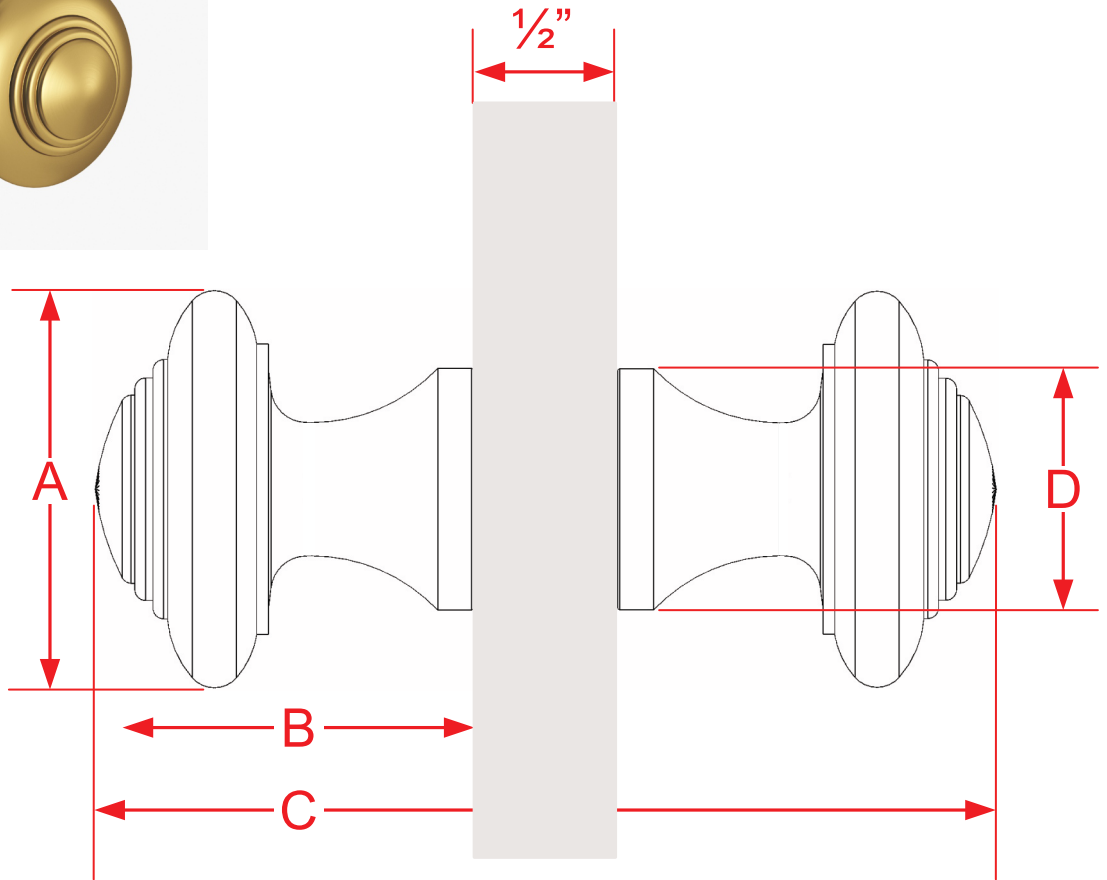

674BB, 675BB & 676BB Series Shower Knob Back-to-Back Mounting

Finishes for Life
TARNISH-FREE GUARANTEED™

	A	B	C	D
Part #	Overall Height	Knob Projection	Overall Width 1/2" Door	Knob Base
674BB	1 3/16"	1 1/8"	2 3/4"	3/4"
675BB	1 3/8"	1 1/4"	3"	3/4"
676BB	1 1/2"	1 7/16"	3 1/8"	15/16"
Custom sizing and mounting available				