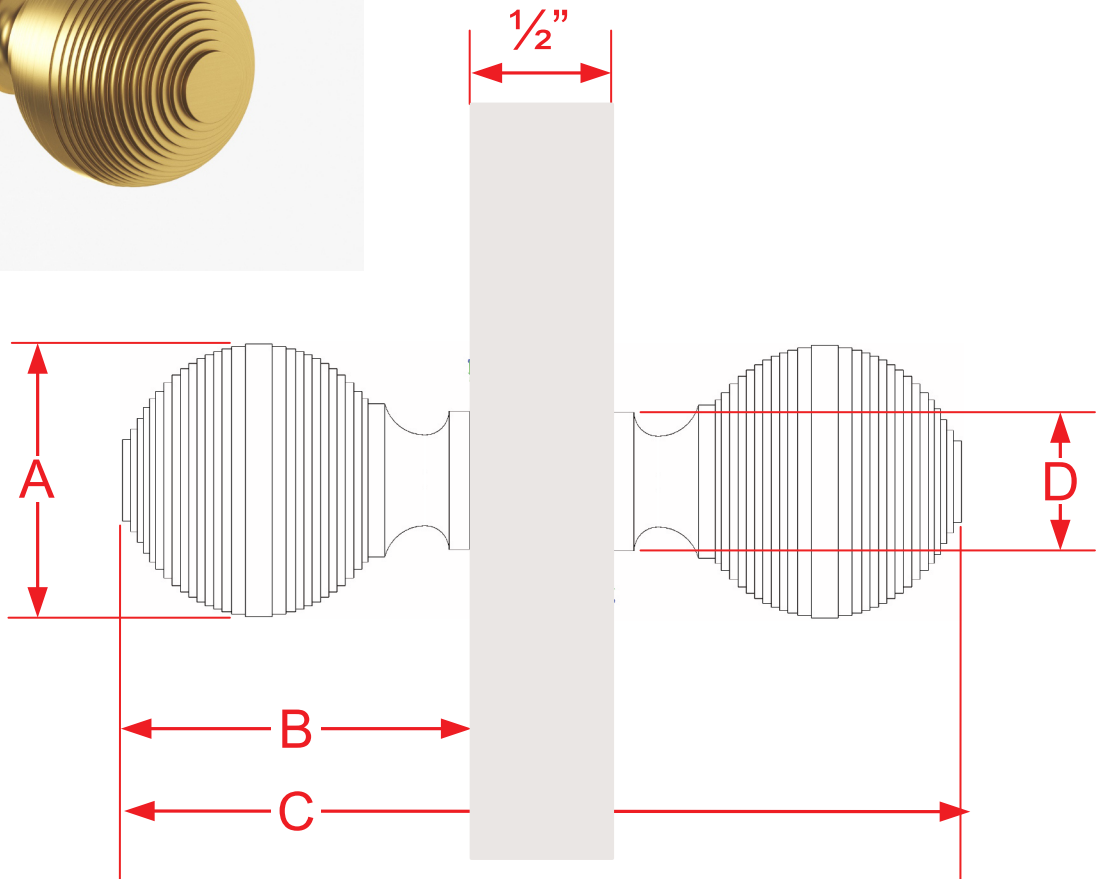

# 636BB & 637BB Series Shower Knob Back-to-Back Mounting

Finishes for Life  
TARNISH-FREE GUARANTEED™

Part #	A Overall Height	B Knob Projection	C Overall Width (1/2" Door)	D Knob Base
636BB	1 1/4"	1 5/8"	3 3/4"	5/8"
637BB	1 1/2"	1 7/8"	4 1/4"	3/4"
Custom sizing and mounting available				