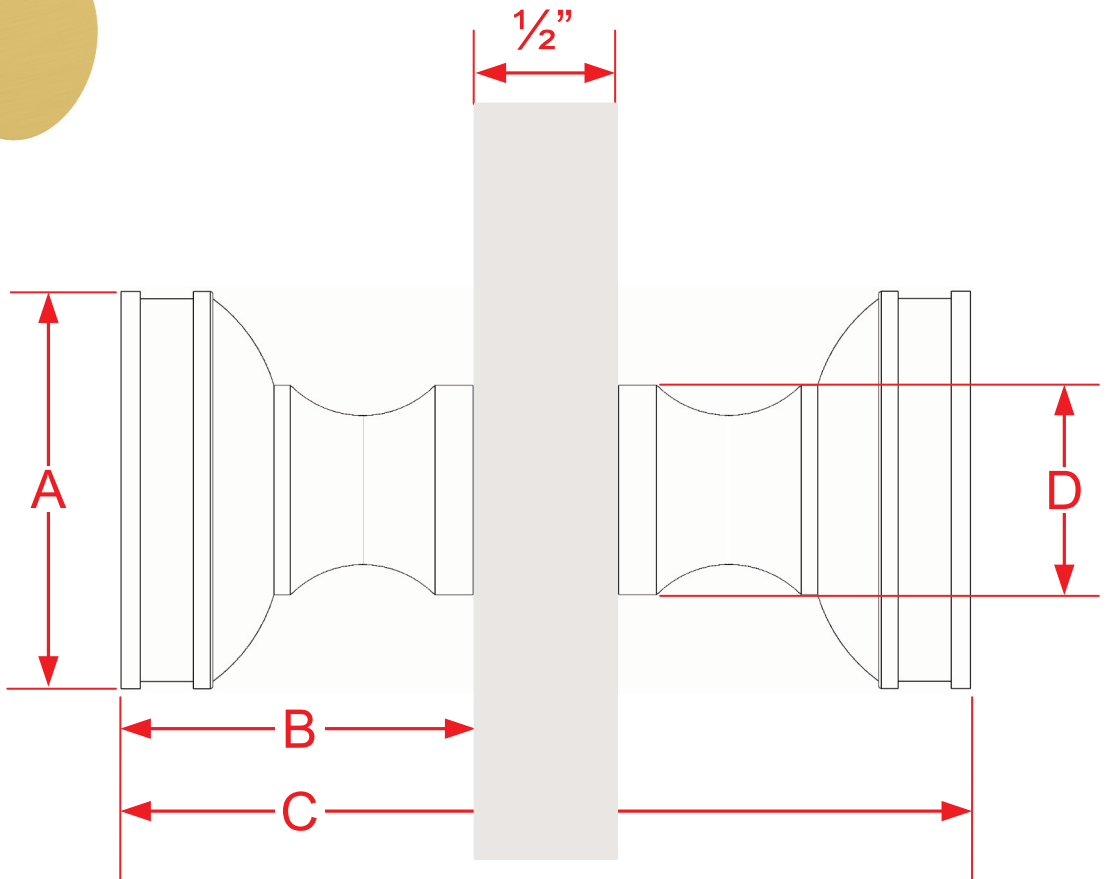

581BB & 582BB Series Shower Knob Back-to-Back Mounting

Finishes for Life
TARNISH-FREE GUARANTEED™

Part #	A Overall Height	B Knob Projection	C Overall Width (1/2" Door)	D Knob Base
581BB	1 1/4"	1 1/8"	2 3/4"	5/8"
582BB	1 1/2"	1 5/16"	3 1/8"	25/32"
Custom sizing and mounting available				