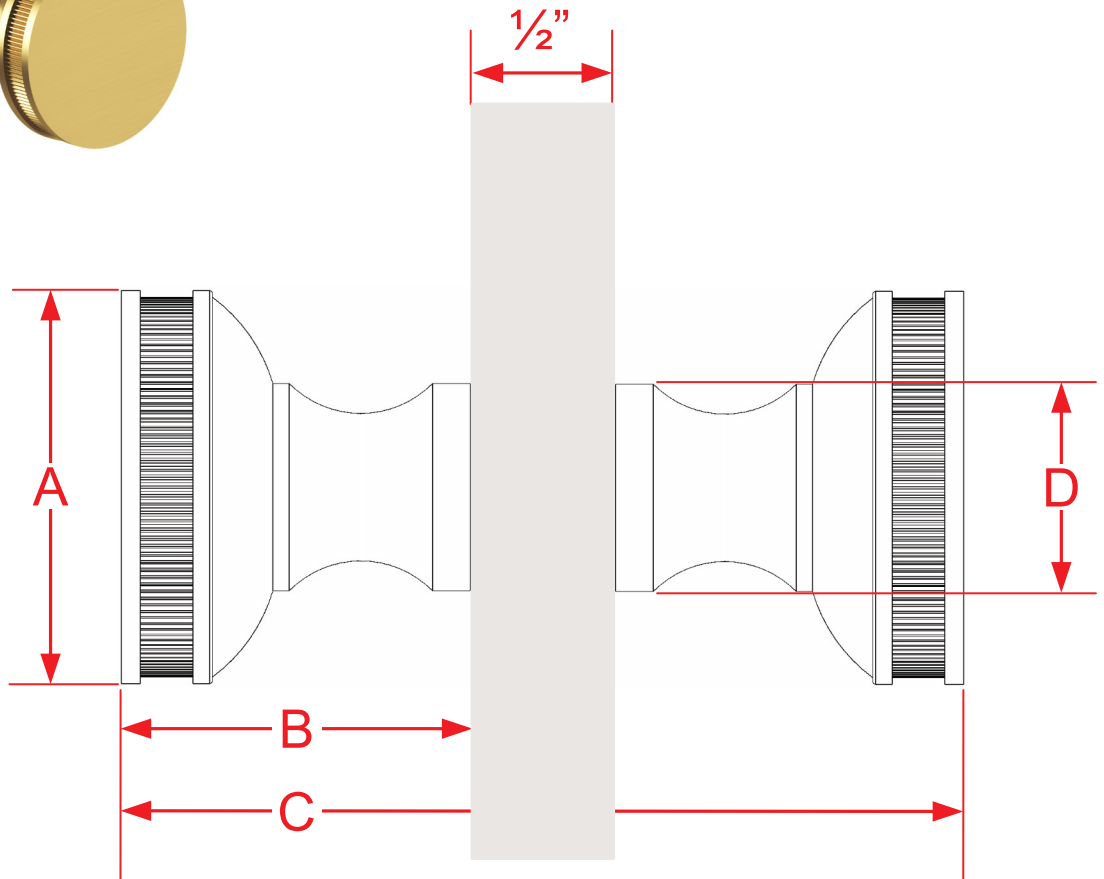

584BB & 585BB Series Shower Knob Back-to-Back Mounting

Finishes for Life
TARNISH-FREE GUARANTEED™

Part #	A Overall Height	B Knob Projection	C Overall Width (1/2" Door)	D Knob Base
584BB	1 1/4"	1 1/8"	2 3/4"	5/8"
585BB	1 1/2"	1 5/16"	3 1/8"	25/32"
Custom sizing and mounting available				