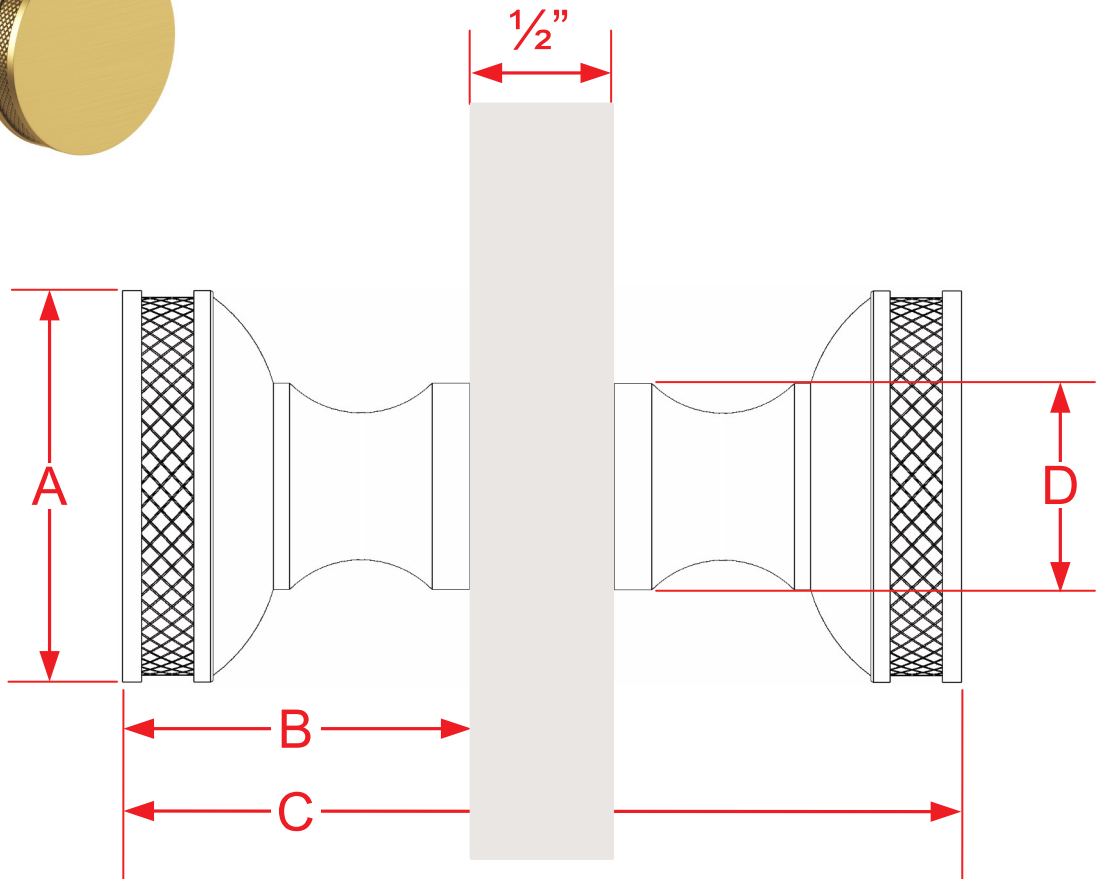

# 587BB & 588BB Series Shower Knob Back-to-Back Mounting

Finishes for Life  
TARNISH-FREE GUARANTEED™

Part #	A Overall Height	B Knob Projection	C Overall Width (1/2" Door)	D Knob Base
587BB	1 1/4"	1 1/8"	2 3/4"	5/8"
588BB	1 1/2"	1 5/16"	3 1/8"	25/32"
Custom sizing and mounting available				