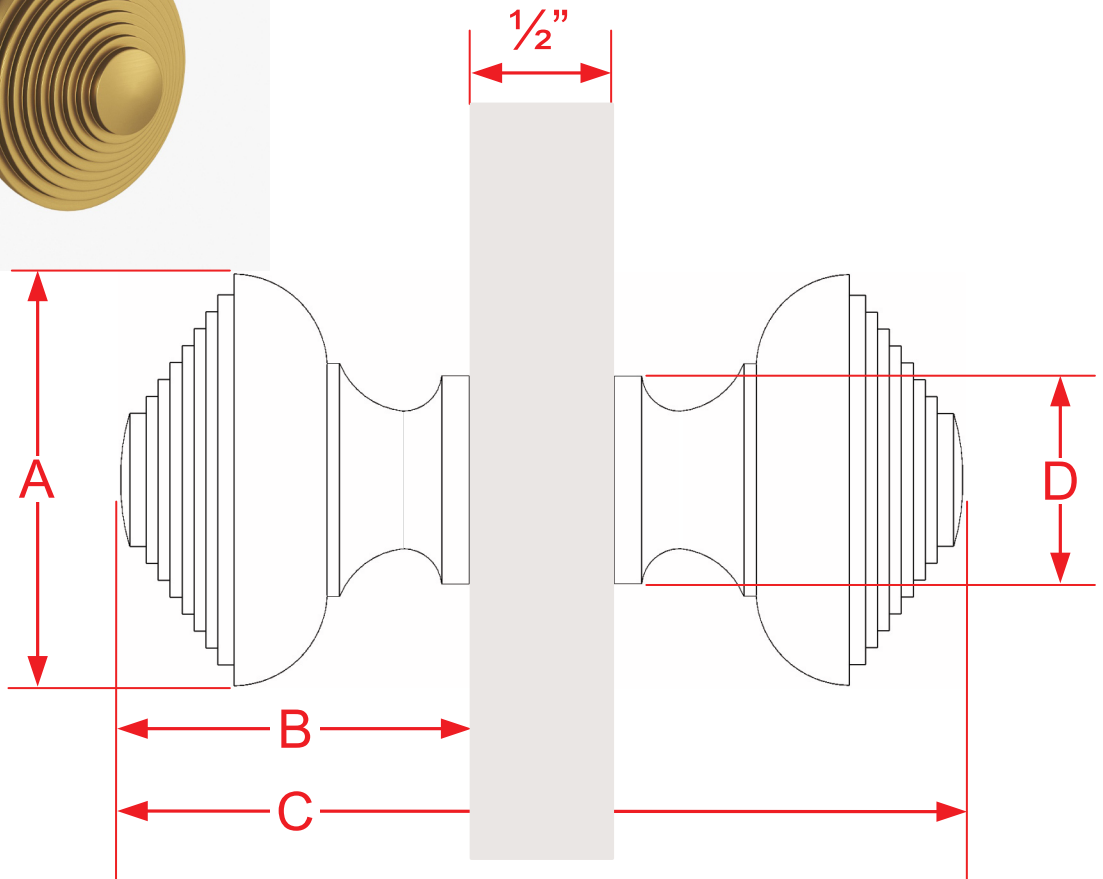

632BB & 633BB Series Shower Knob Back-to-Back Mounting

Finishes for Life
TARNISH-FREE GUARANTEED™

Part #	A Overall Height	B Knob Projection	C Overall Width (1/2" Door)	D Knob Base
632BB	1 1/4"	1 3/16"	2 7/8"	3/4"
633BB	1 1/2"	1 1/4"	3"	3/4"
Custom sizing and mounting available				