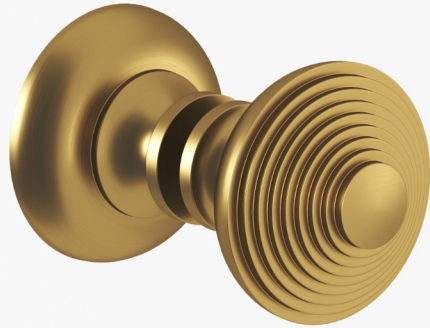

632BB & 633BB Series Shower Knob Back-to-Back Mounting

Finishes for Life
TARNISH-FREE GUARANTEED™

Part #	A Overall Height	B Knob Projection	C Overall Width (1/2" Door)	D Knob Base
632BB	1 1/4"	1 3/16"	2 7/8"	3/4"
633BB	1 1/2"	1 1/4"	3"	3/4"
Custom sizing and mounting available				