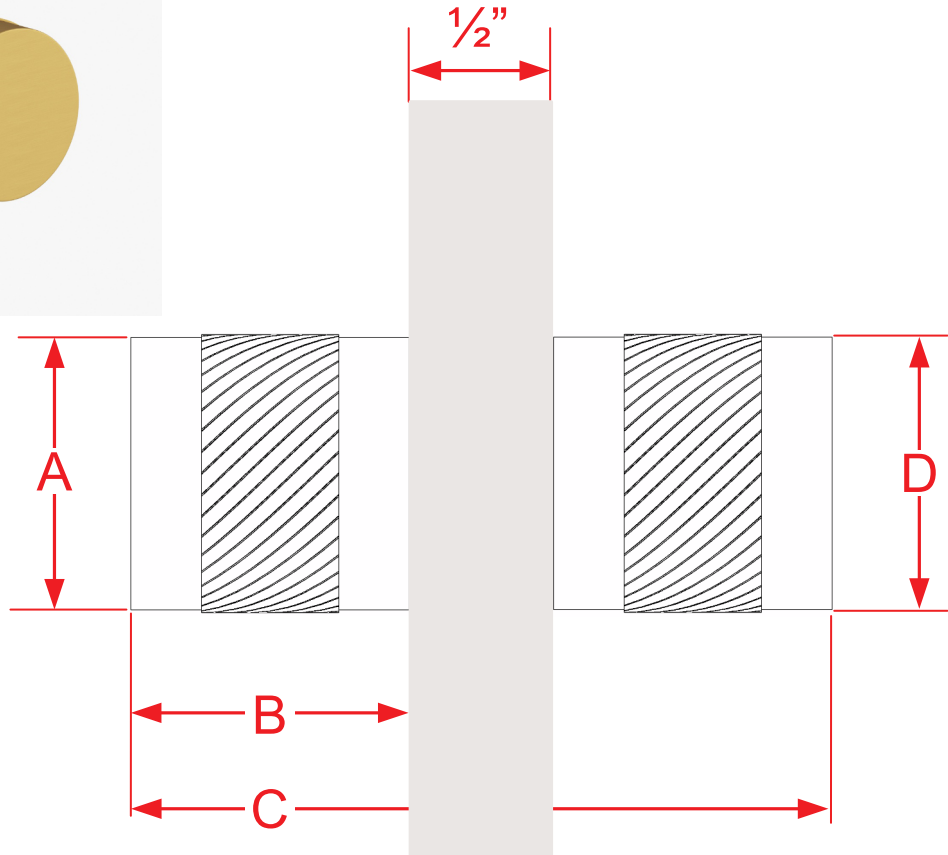

# 548BB, 549BB & 550BB Series Shower Knob Back-to-Back Mounting

Finishes for Life  
TARNISH-FREE GUARANTEED™

	<b>A</b>	<b>B</b>	<b>C</b>	<b>D</b>
<b>Part #</b>	<b>Overall Height</b>	<b>Knob Projection</b>	<b>Overall Width (1/2" Door)</b>	<b>Knob Base</b>
548BB	3/4"	1 1/4"	3"	3/4"
549BB	1"	1 1/4"	3"	1"
550BB	1 1/4"	1 1/4"	3"	1 1/4"
Custom sizing and mounting available				