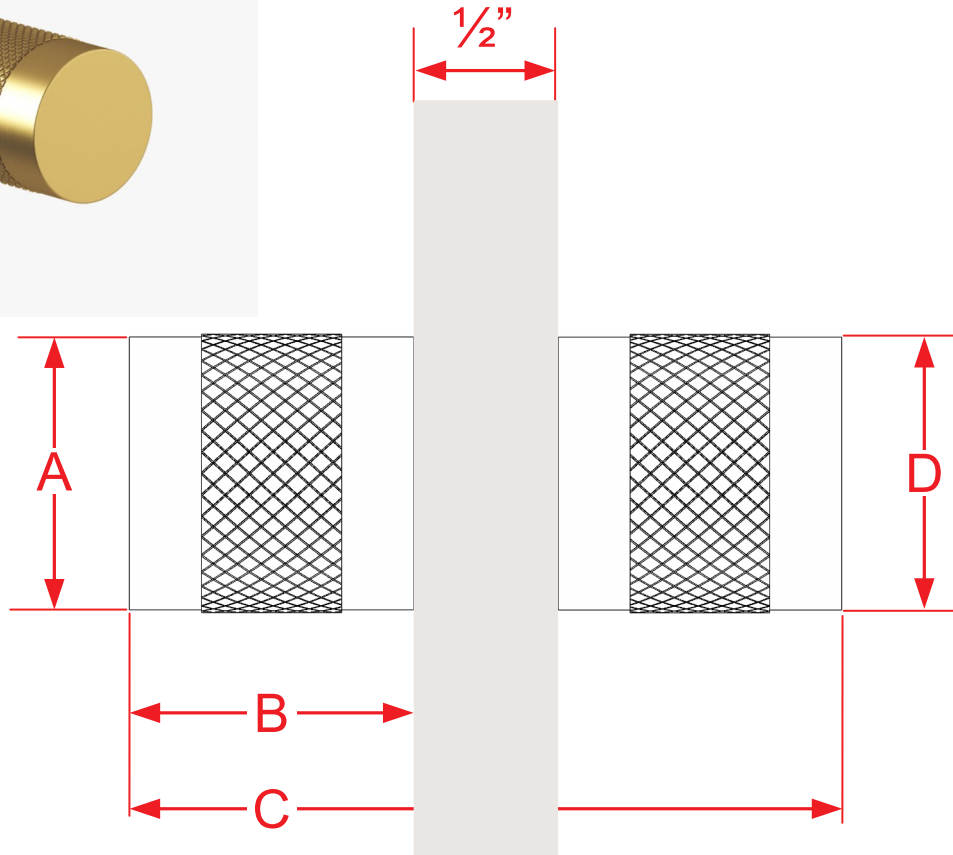

# 560BB, 561BB & 562BB Series Shower Knob Back-to-Back Mounting

Finishes for Life  
TARNISH-FREE GUARANTEED™

|                                      | <b>A</b>              | <b>B</b>               | <b>C</b>                         | <b>D</b>         |
|--------------------------------------|-----------------------|------------------------|----------------------------------|------------------|
| <b>Part #</b>                        | <b>Overall Height</b> | <b>Knob Projection</b> | <b>Overall Width (1/2" Door)</b> | <b>Knob Base</b> |
| 560BB                                | 3/4"                  | 1 1/4"                 | 3"                               | 3/4"             |
| 561BB                                | 1"                    | 1 1/4"                 | 3"                               | 1"               |
| 562BB                                | 1 1/4"                | 1 1/4"                 | 3"                               | 1 1/4"           |
| Custom sizing and mounting available |                       |                        |                                  |                  |