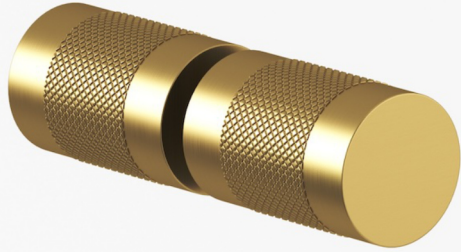

# 560BB, 561BB & 562BB Series Shower Knob Back-to-Back Mounting

Finishes for Life  
TARNISH-FREE GUARANTEED™

|                                      | <b>A</b>              | <b>B</b>               | <b>C</b>                         | <b>D</b>         |
|--------------------------------------|-----------------------|------------------------|----------------------------------|------------------|
| <b>Part #</b>                        | <b>Overall Height</b> | <b>Knob Projection</b> | <b>Overall Width (1/2" Door)</b> | <b>Knob Base</b> |
| 560BB                                | 3/4"                  | 1 1/4"                 | 3"                               | 3/4"             |
| 561BB                                | 1"                    | 1 1/4"                 | 3"                               | 1"               |
| 562BB                                | 1 1/4"                | 1 1/4"                 | 3"                               | 1 1/4"           |
| Custom sizing and mounting available |                       |                        |                                  |                  |