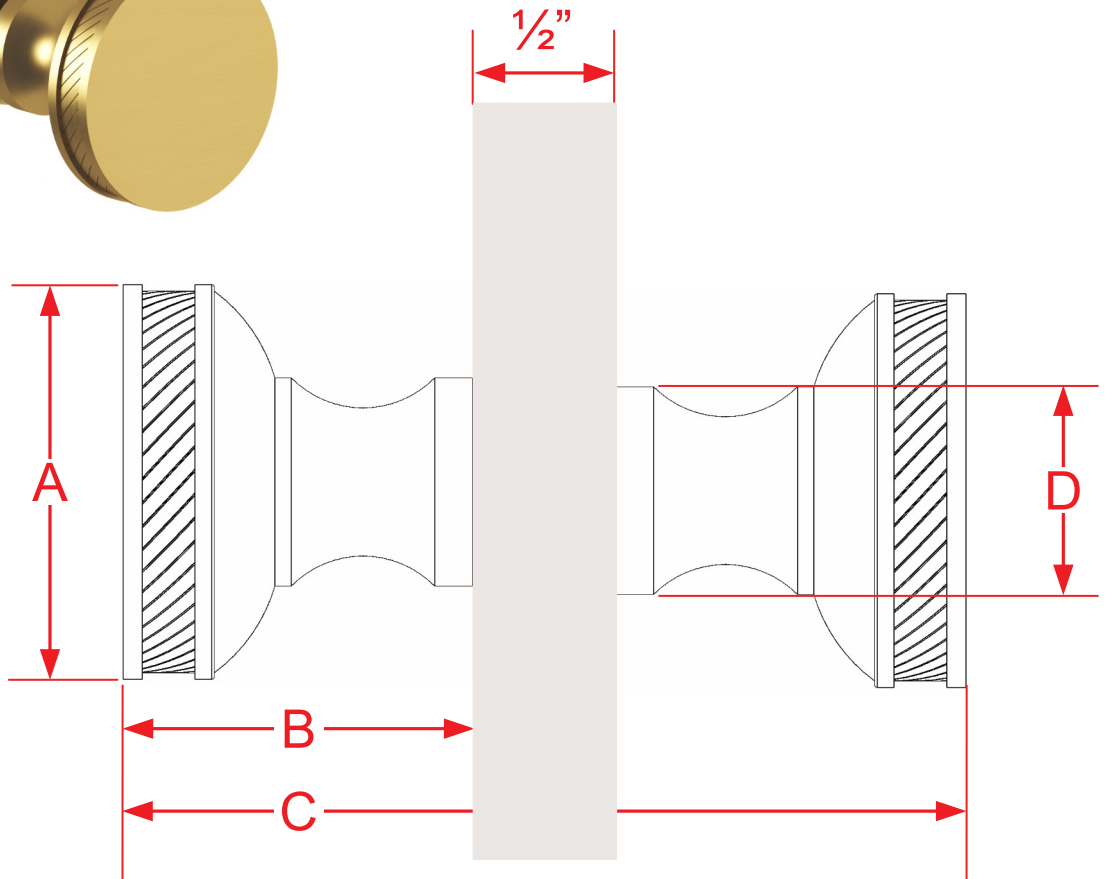

# 578BB & 579BB Series Shower Knob Back-to-Back Mounting

Finishes for Life  
TARNISH-FREE GUARANTEED™

Part #	A Overall Height	B Knob Projection	C Overall Width (1/2" Door)	D Knob Base
578BB	1 1/4"	1 1/8"	2 3/4"	5/8"
579BB	1 1/2"	1 5/16"	3 1/8"	25/32"
Custom sizing and mounting available				