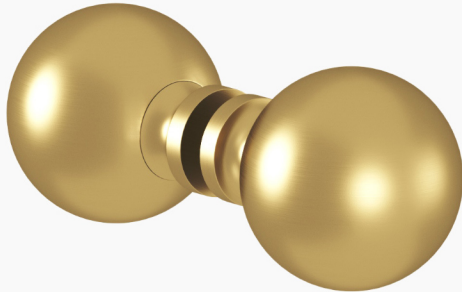

196BB & 197BB Series Shower Knob Back-to-Back Mounting

Finishes for Life
TARNISH-FREE GUARANTEED™

	A	B	C	D
Part #	Overall Height	Knob Projection	Overall Width (1/2" Door)	Knob Base
196BB	1"	1 1/4"	3"	5/8"
197BB	1 1/4"	1 9/16"	3 5/8"	5/8"
Custom sizing and mounting available				