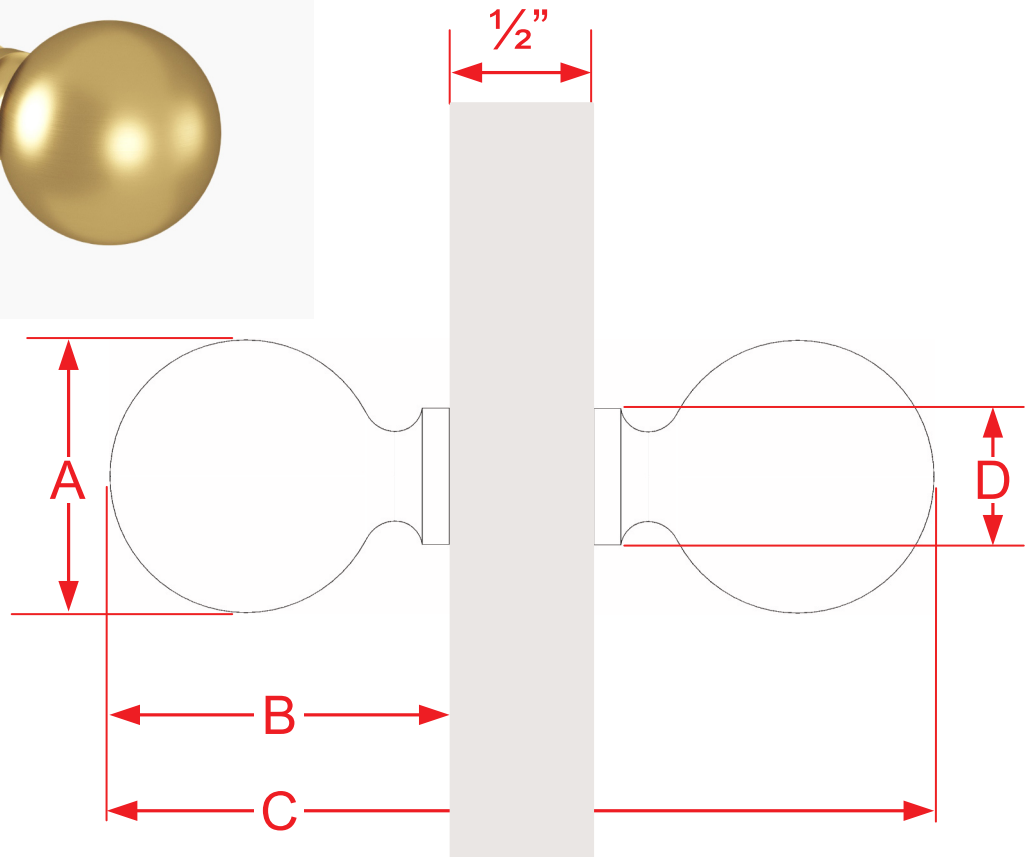

196BB & 197BB Series Shower Knob Back-to-Back Mounting

Finishes for Life
TARNISH-FREE GUARANTEED™

	A	B	C	D
Part #	Overall Height	Knob Projection	Overall Width (1/2" Door)	Knob Base
196BB	1"	1 1/4"	3"	5/8"
197BB	1 1/4"	1 9/16"	3 5/8"	5/8"
Custom sizing and mounting available				