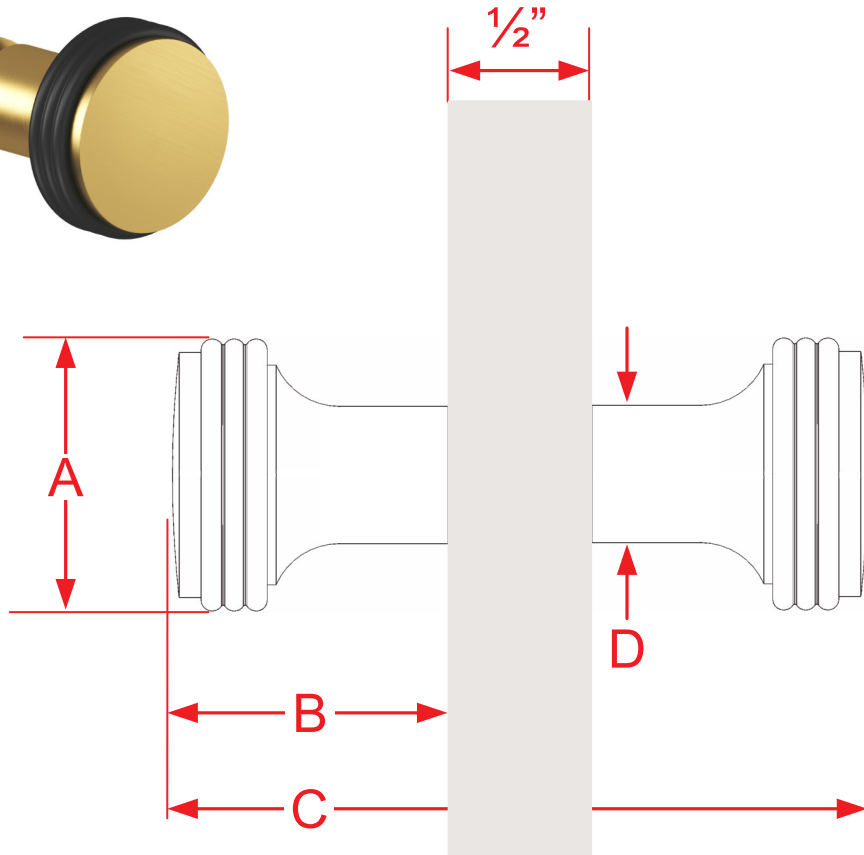

377BB Series Shower Knob Back-to-Back Mounting

Finishes for Life
TARNISH-FREE GUARANTEED™

	A	B	C	D
Part #	Overall Height	Knob Projection	Overall Width (1/2" Door)	Knob Base
377BB	1 1/4"	1 1/4"	3"	5/8"
Custom sizing and mounting available				