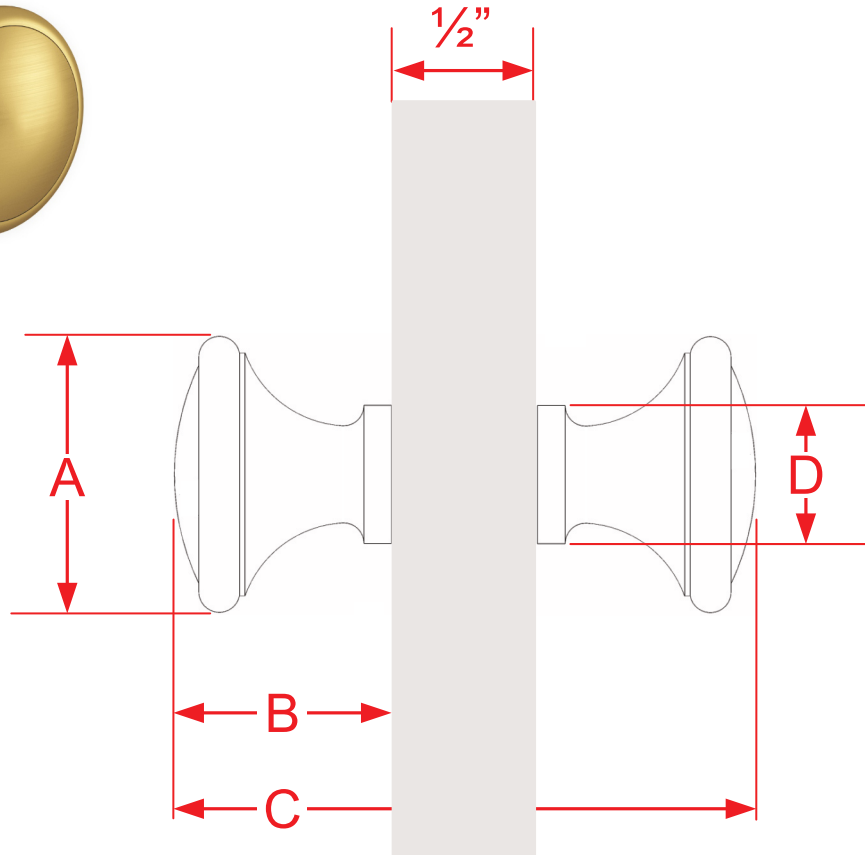

# 378BB Series Shower Knob Back-to-Back Mounting

Finishes for Life  
TARNISH-FREE GUARANTEED™

	<b>A</b>	<b>B</b>	<b>C</b>	<b>D</b>
<b>Part #</b>	<b>Overall Height</b>	<b>Knob Projection</b>	<b>Overall Width (1/2" Door)</b>	<b>Knob Base</b>
378BB	1 1/4"	1"	2 1/2"	5/8"
Custom sizing and mounting available				