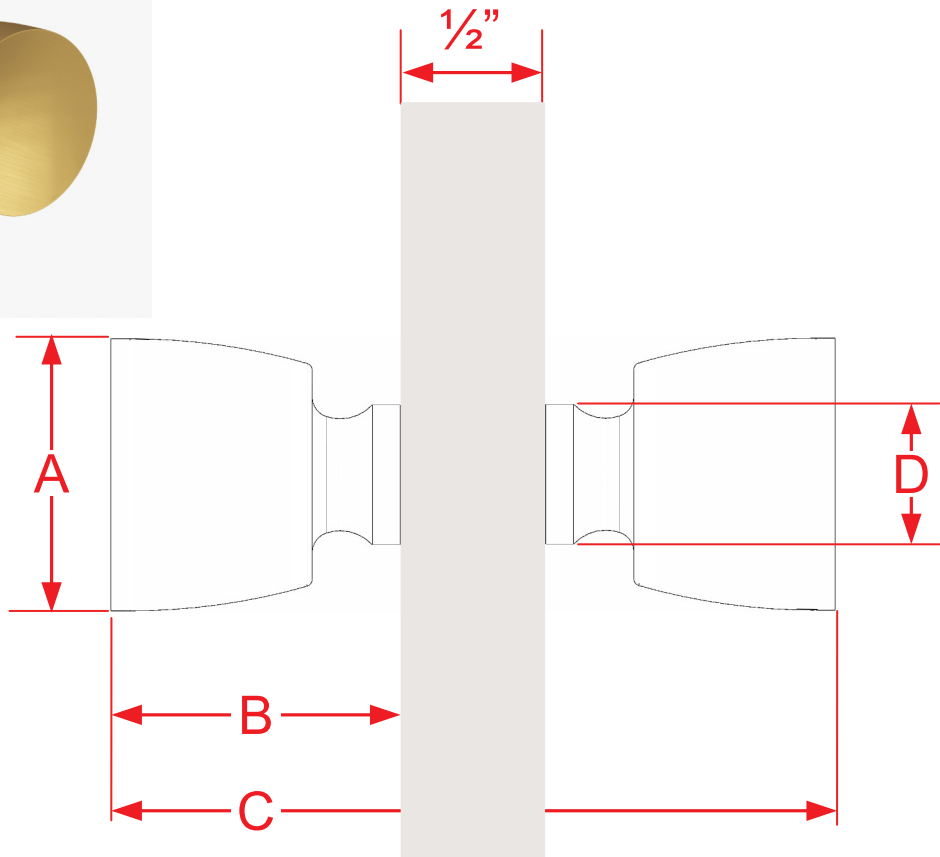

180BB & 181BB Series Shower Knob Back-to-Back Mounting

Finishes for Life
TARNISH-FREE GUARANTEED™

	A	B	C	D
Part #	Overall Height	Knob Projection	Overall Width (1/2" Door)	Knob Base
180BB	1"	1 3/16"	2 7/8"	5/8"
181BB	1 1/4"	1 5/16"	3 1/8"	5/8"
Custom sizing and mounting available				