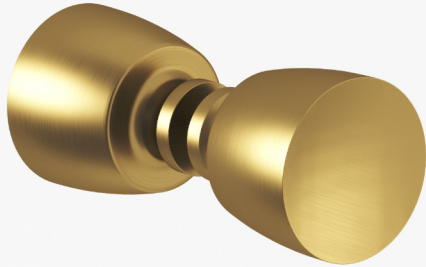

180BB & 181BB Series Shower Knob Back-to-Back Mounting

Finishes for Life
TARNISH-FREE GUARANTEED™

	A	B	C	D
Part #	Overall Height	Knob Projection	Overall Width (1/2" Door)	Knob Base
180BB	1"	1 3/16"	2 7/8"	5/8"
181BB	1 1/4"	1 5/16"	3 1/8"	5/8"
Custom sizing and mounting available				