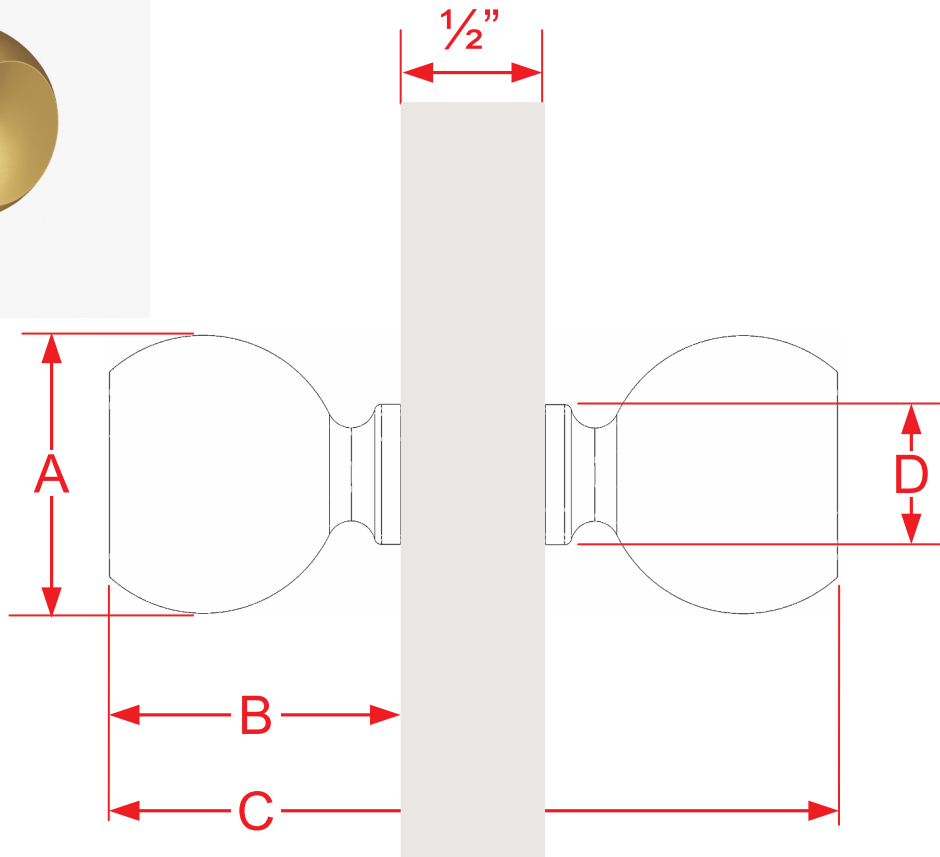

183BB Series Shower Knob Back-to-Back Mounting

Finishes for Life
TARNISH-FREE GUARANTEED™

	A	B	C	D
Part #	Overall Height	Knob Projection	Overall Width (1/2" Door)	Knob Base
180BB	1 1/4"	1 5/16"	3 1/8"	5/8"
Custom sizing and mounting available				