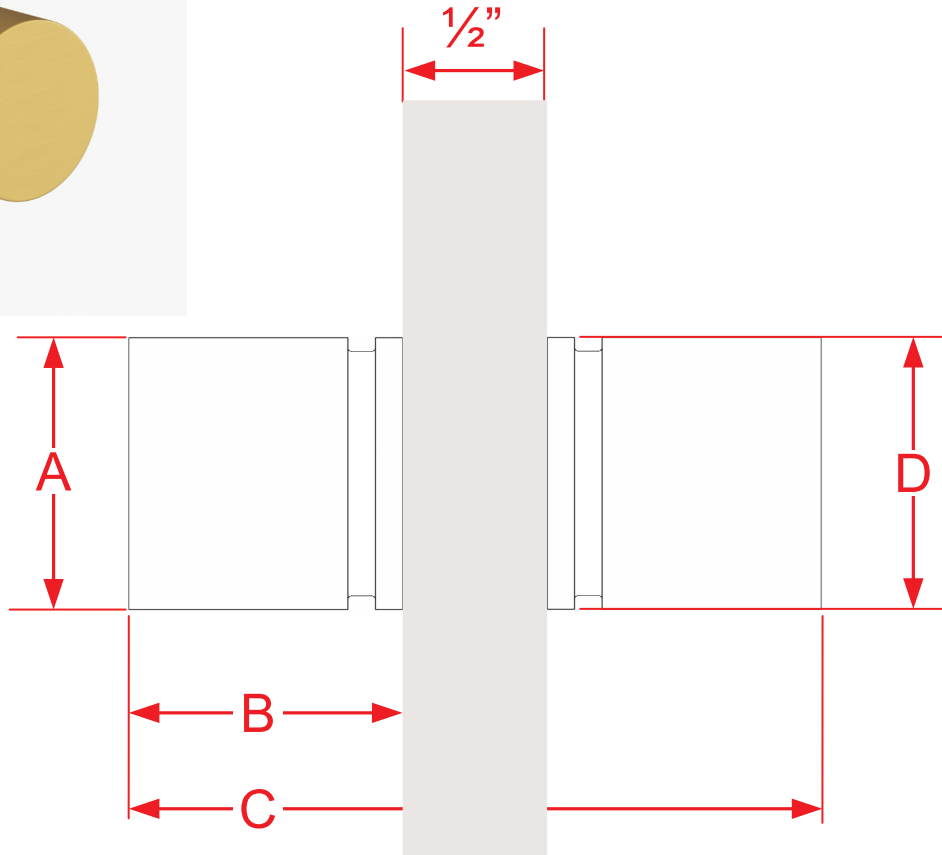

187BB Series Shower Knob Back-to-Back Mounting

Finishes for Life
TARNISH-FREE GUARANTEED™

| | A | B | C | D |
|--------------------------------------|-----------------------|------------------------|----------------------------------|------------------|
| Part # | Overall Height | Knob Projection | Overall Width (1/2" Door) | Knob Base |
| 187BB | 1 1/4" | 1 1/4" | 3" | 1 1/4" |
| Custom sizing and mounting available | | | | |