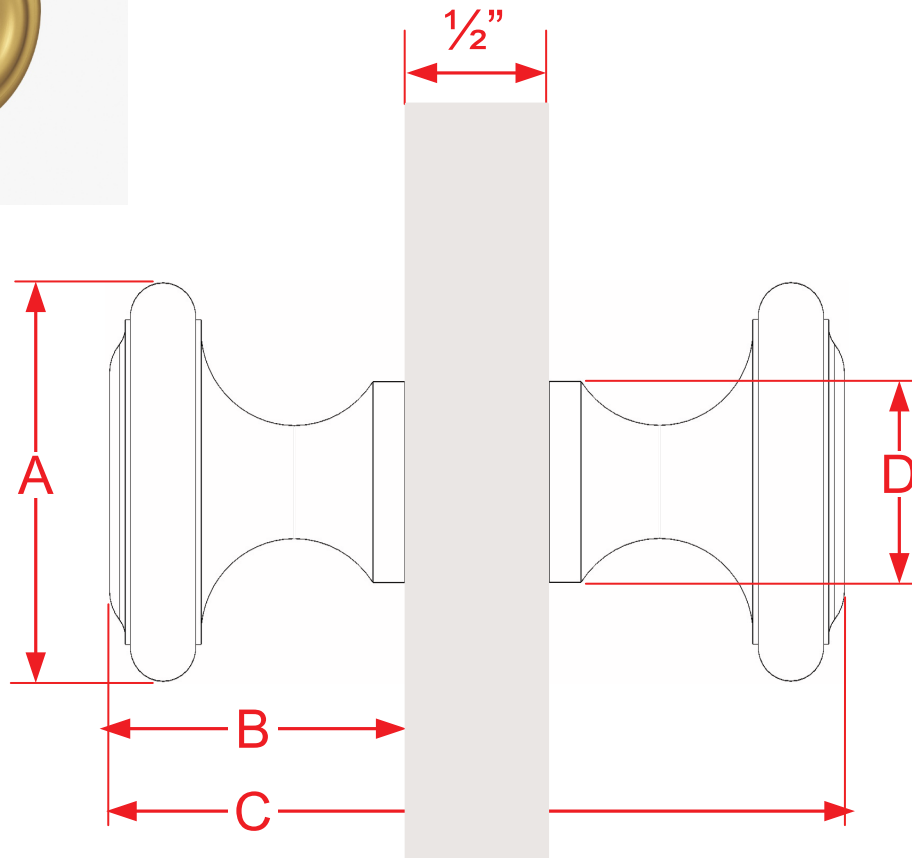

150BB Series Shower Knob Back-to-Back Mounting

Finishes for Life
TARNISH-FREE GUARANTEED™

	A	B	C	D
Part #	Overall Height	Knob Projection	Overall Width (1/2" Door)	Knob Base
150BB	1 1/2"	1 1/8"	2 3/4"	3/4"
Custom sizing and mounting available				