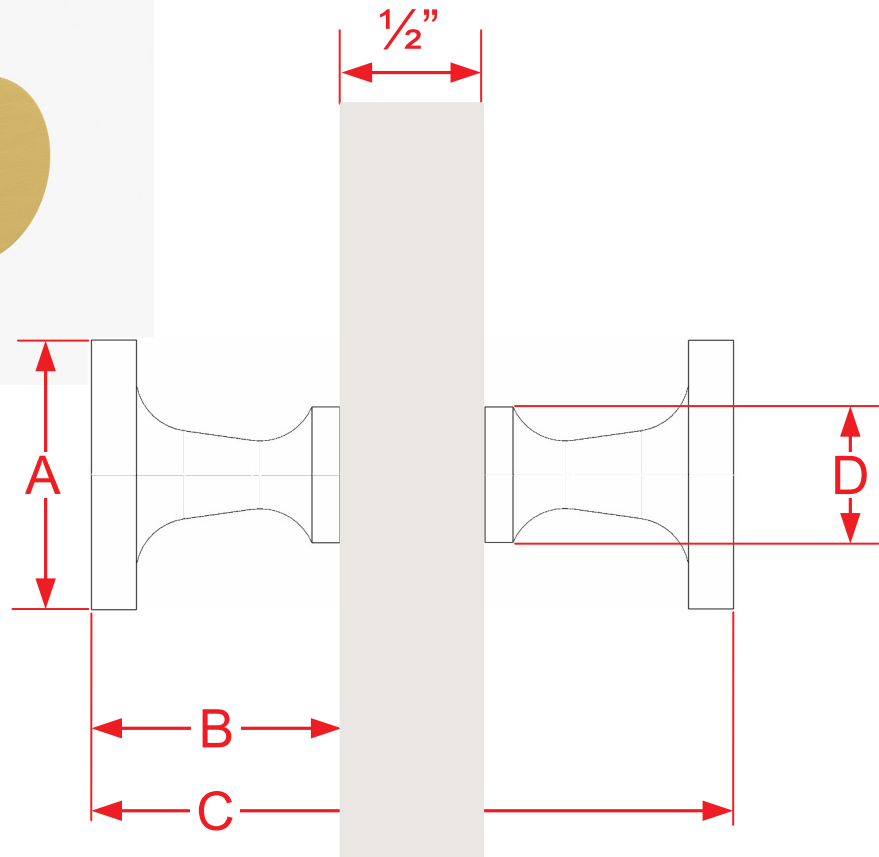

172BB Series Shower Knob Back-to-Back Mounting

Finishes for Life
TARNISH-FREE GUARANTEED™

	A	B	C	D
Part #	Overall Height	Knob Projection	Overall Width (1/2" Door)	Knob Base
172BB	1 1/2"	1 3/8"	3 1/4"	3/4"
Custom sizing and mounting available				