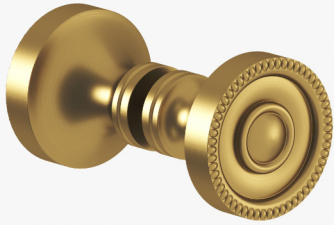

174BB Series Shower Knob Back-to-Back Mounting

Finishes for Life
TARNISH-FREE GUARANTEED™

	A	B	C	D
Part #	Overall Height	Knob Projection	Overall Width (1/2" Door)	Knob Base
174BB	1 1/4"	1 1/8"	2 3/4"	11/16
Custom sizing and mounting available				