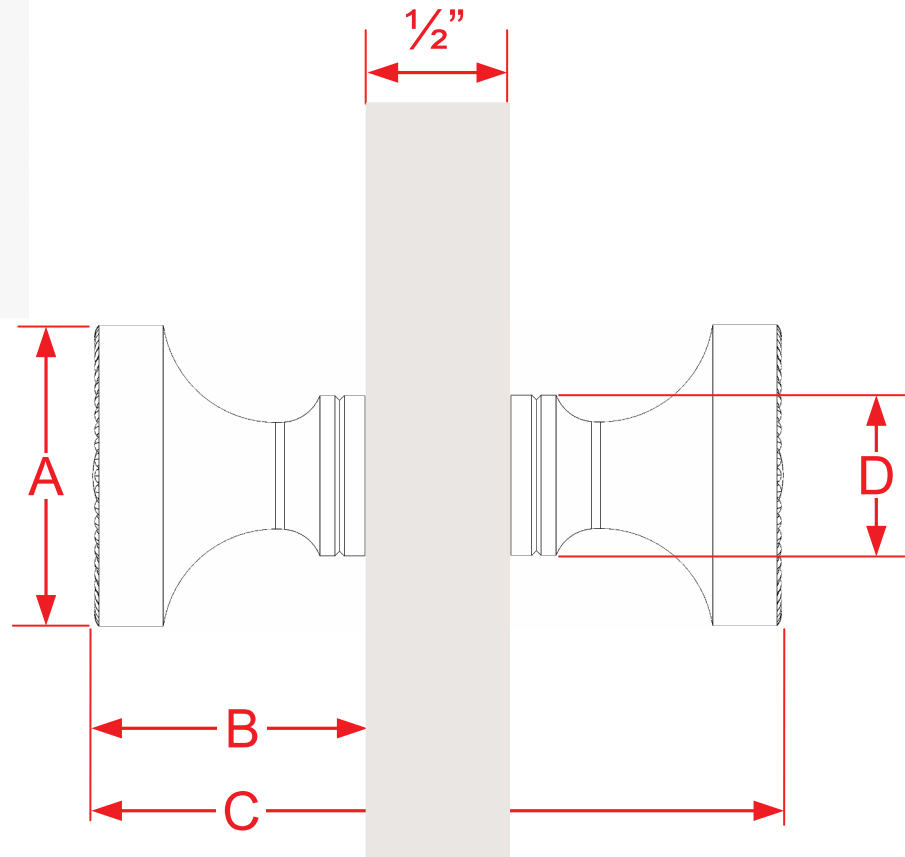

174BB Series Shower Knob Back-to-Back Mounting

Finishes for Life
TARNISH-FREE GUARANTEED™

	A	B	C	D
Part #	Overall Height	Knob Projection	Overall Width (1/2" Door)	Knob Base
174BB	1 1/4"	1 1/8"	2 3/4"	11/16
Custom sizing and mounting available				