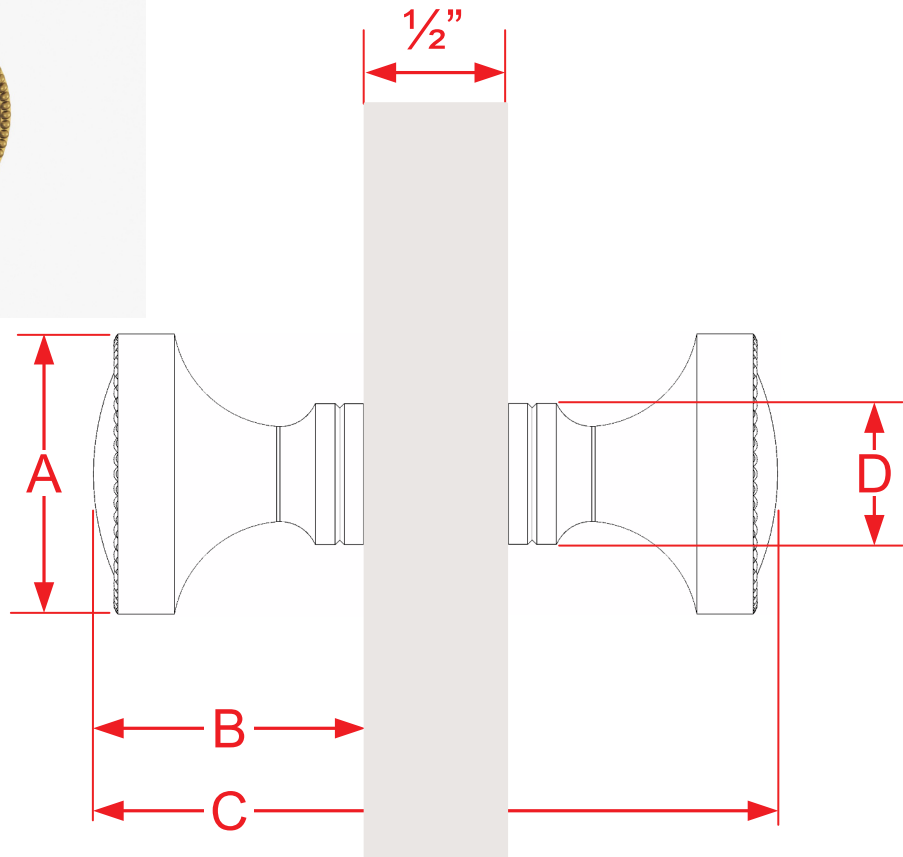

175BB Series Shower Knob Back-to-Back Mounting

Finishes for Life
TARNISH-FREE GUARANTEED™

	A	B	C	D
Part #	Overall Height	Knob Projection	Overall Width (1/2" Door)	Knob Base
175BB	1 1/4"	1 1/4"	3"	5/8"
Custom sizing and mounting available				