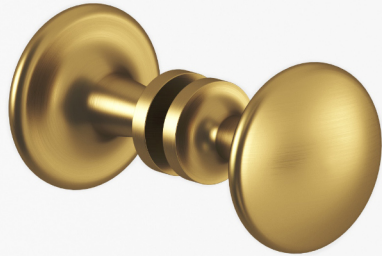

140BB Series Shower Knob Back-to-Back Mounting

Finishes for Life
TARNISH-FREE GUARANTEED™

| | A | B | C | D |
|--------------------------------------|----------------|-----------------|---------------------------|-----------|
| Part # | Overall Height | Knob Projection | Overall Width (1/2" Door) | Knob Base |
| 140BB | 1 3/8" | 1 5/16" | 3 1/8" | 3/4" |
| Custom sizing and mounting available | | | | |