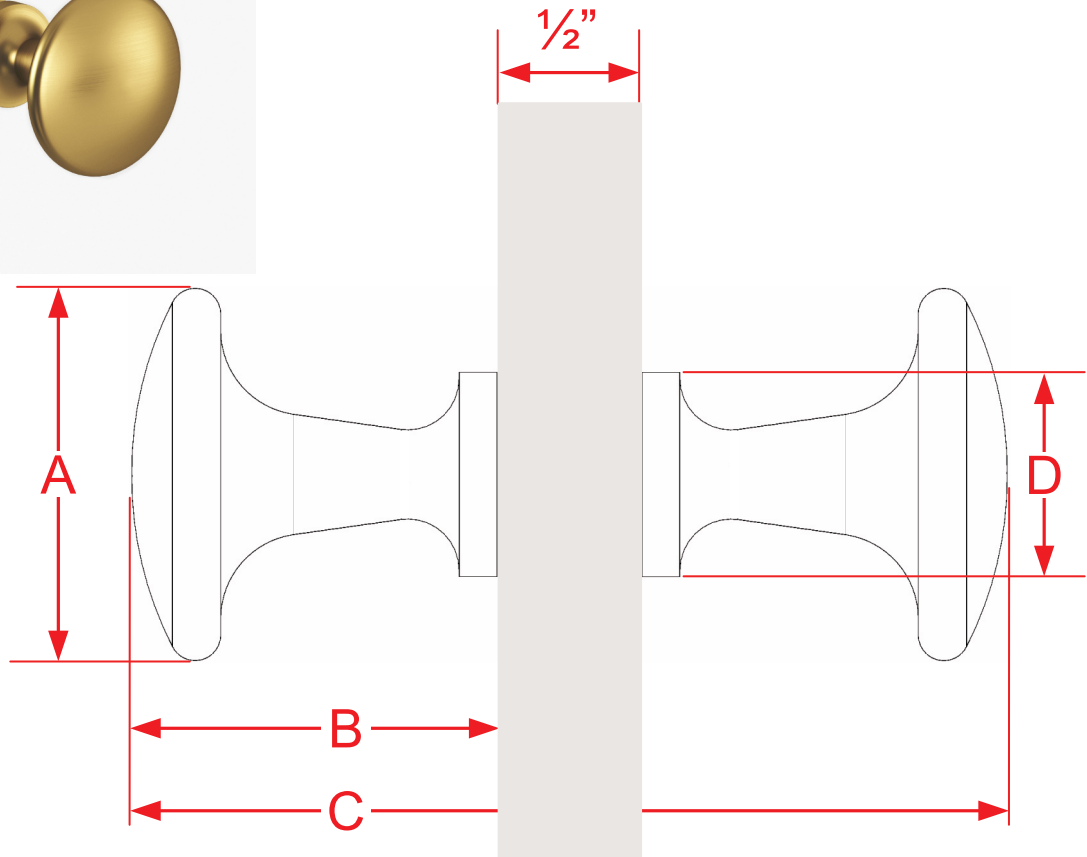

140BB Series Shower Knob Back-to-Back Mounting

Finishes for Life
TARNISH-FREE GUARANTEED™

| | A | B | C | D |
|--------------------------------------|----------------|-----------------|---------------------------|-----------|
| Part # | Overall Height | Knob Projection | Overall Width (1/2" Door) | Knob Base |
| 140BB | 1 3/8" | 1 5/16" | 3 1/8" | 3/4" |
| Custom sizing and mounting available | | | | |