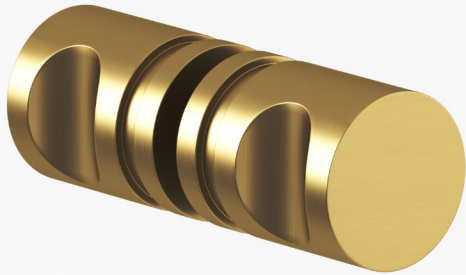

# 142BB & 143BB Series Shower Knob Back-to-Back Mounting

Finishes for Life  
TARNISH-FREE GUARANTEED™

	<b>A</b>	<b>B</b>	<b>C</b>	<b>D</b>
<b>Part #</b>	<b>Overall Height</b>	<b>Knob Projection</b>	<b>Overall Width (1/2" Door)</b>	<b>Knob Base</b>
142BB	3/4"	1 1/8"	2 3/4"	3/4"
143BB	1"	1 1/4"	3"	1"
Custom sizing and mounting available				