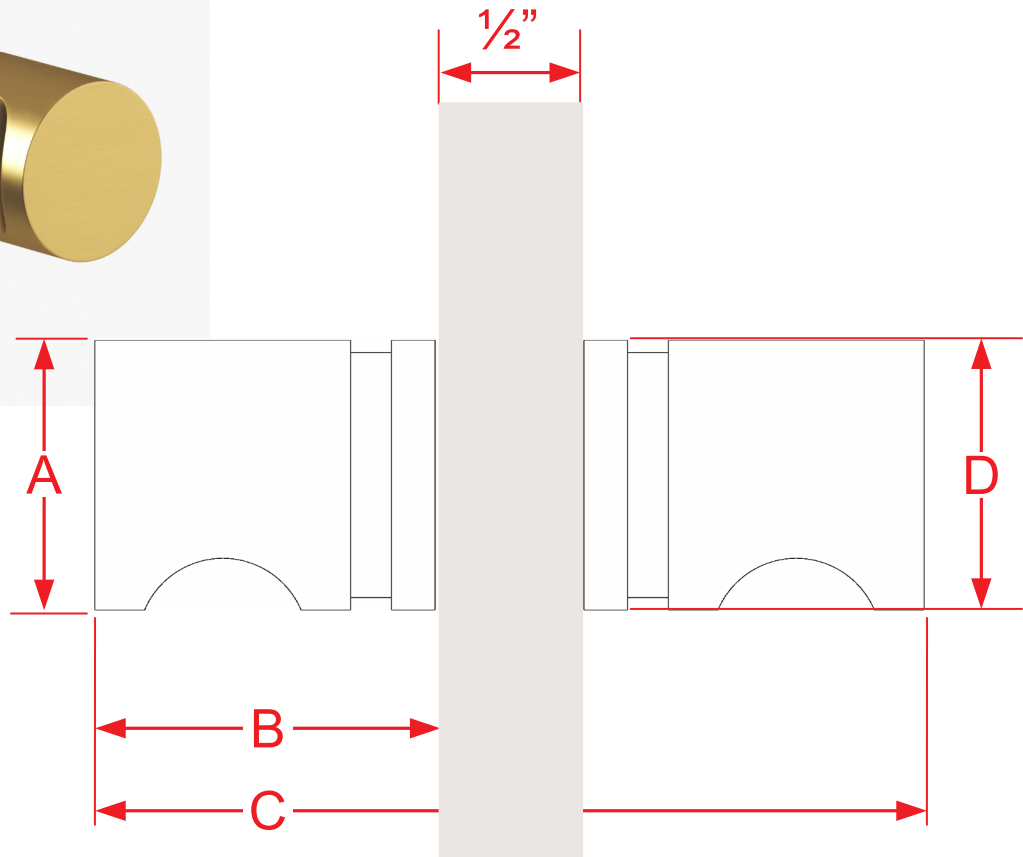

# 142BB & 143BB Series Shower Knob Back-to-Back Mounting

Finishes for Life  
TARNISH-FREE GUARANTEED™

	<b>A</b>	<b>B</b>	<b>C</b>	<b>D</b>
<b>Part #</b>	<b>Overall Height</b>	<b>Knob Projection</b>	<b>Overall Width (1/2" Door)</b>	<b>Knob Base</b>
142BB	3/4"	1 1/8"	2 3/4"	3/4"
143BB	1"	1 1/4"	3"	1"
Custom sizing and mounting available				