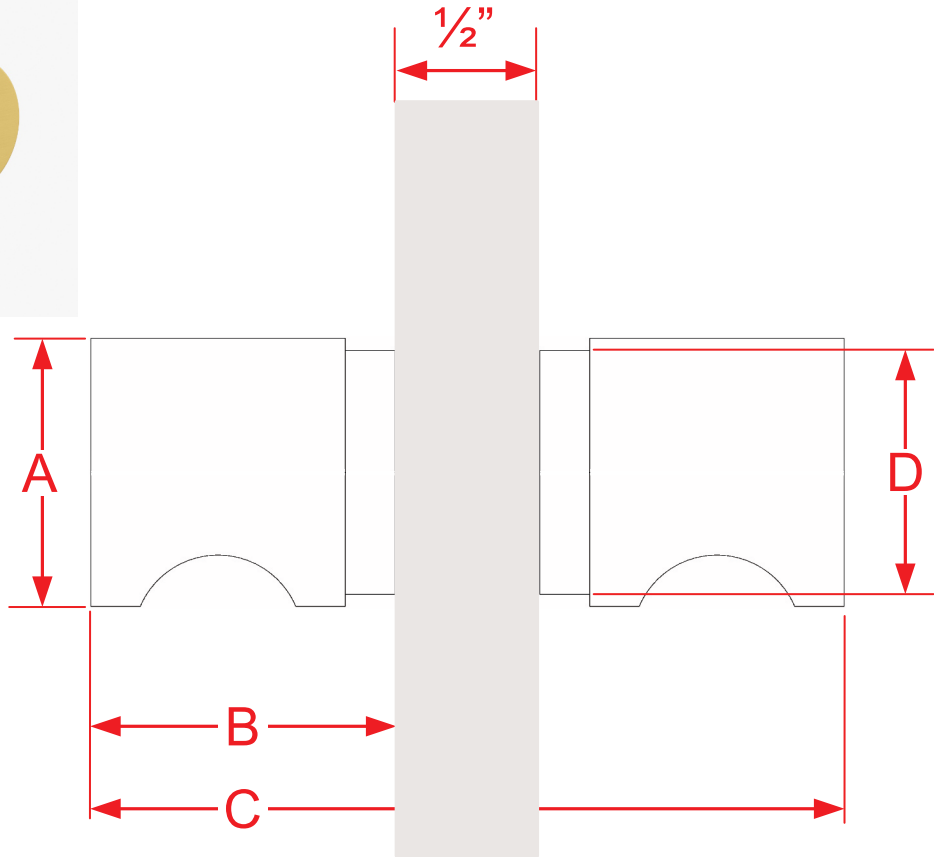

146BB Series Shower Knob Back-to-Back Mounting

Finishes for Life
TARNISH-FREE GUARANTEED™

	A	B	C	D
Part #	Overall Height	Knob Projection	Overall Width (1/2" Door)	Knob Base
146BB	1"	1 1/8"	2 3/4"	15/16"
Custom sizing and mounting available				