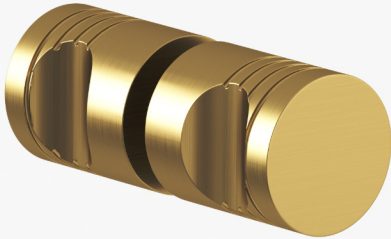

105BB Series Shower Knob Back-to-Back Mounting

Finishes for Life
TARNISH-FREE GUARANTEED™

	A	B	C
Part #	Overall Height	Knob Projection	Overall Width 1/2" Door
105BB	1"	1 1/8"	2 3/4"
Custom sizing and mounting available			