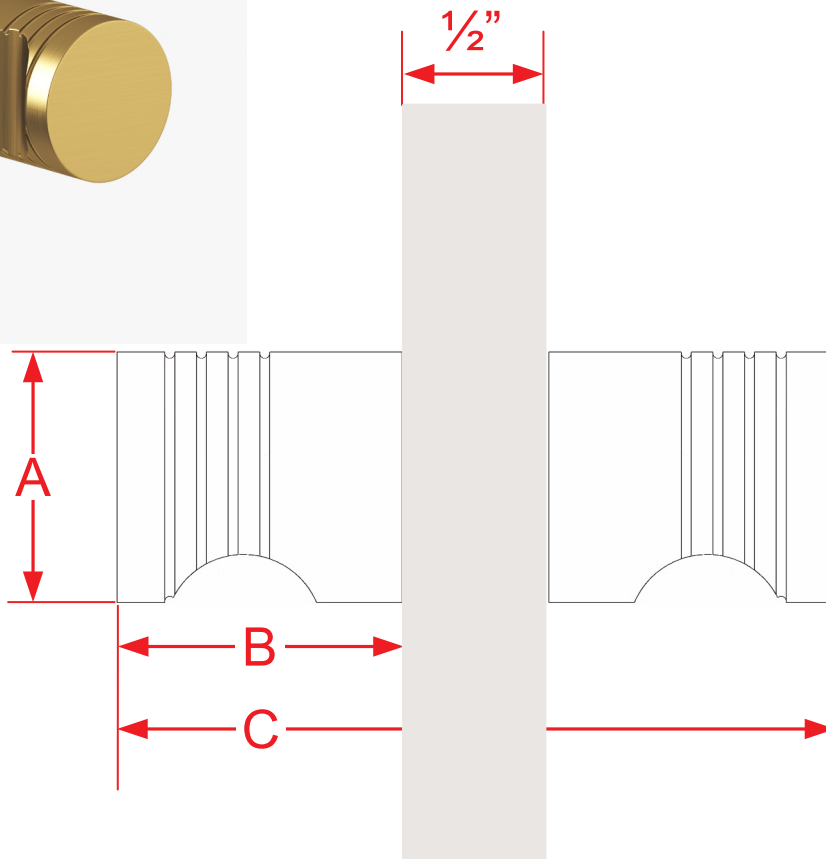

105BB Series Shower Knob Back-to-Back Mounting

Finishes for Life
TARNISH-FREE GUARANTEED™

	A	B	C
Part #	Overall Height	Knob Projection	Overall Width 1/2" Door
105BB	1"	1 1/8"	2 3/4"
Custom sizing and mounting available			