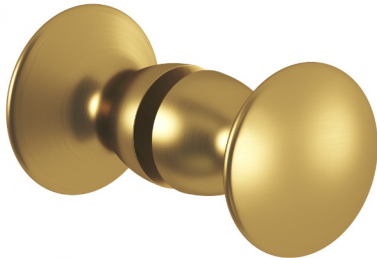

118BB Series Shower Knob Back-to-Back Mounting

Finishes for Life
TARNISH-FREE GUARANTEED™

	A	B	C	D
Part #	Overall Height	Knob Projection	Overall Width (1/2" Door)	Knob Base
118BB	1 1/4"	1 3/16"	2 7/8"	3/4"
Custom sizing and mounting available				