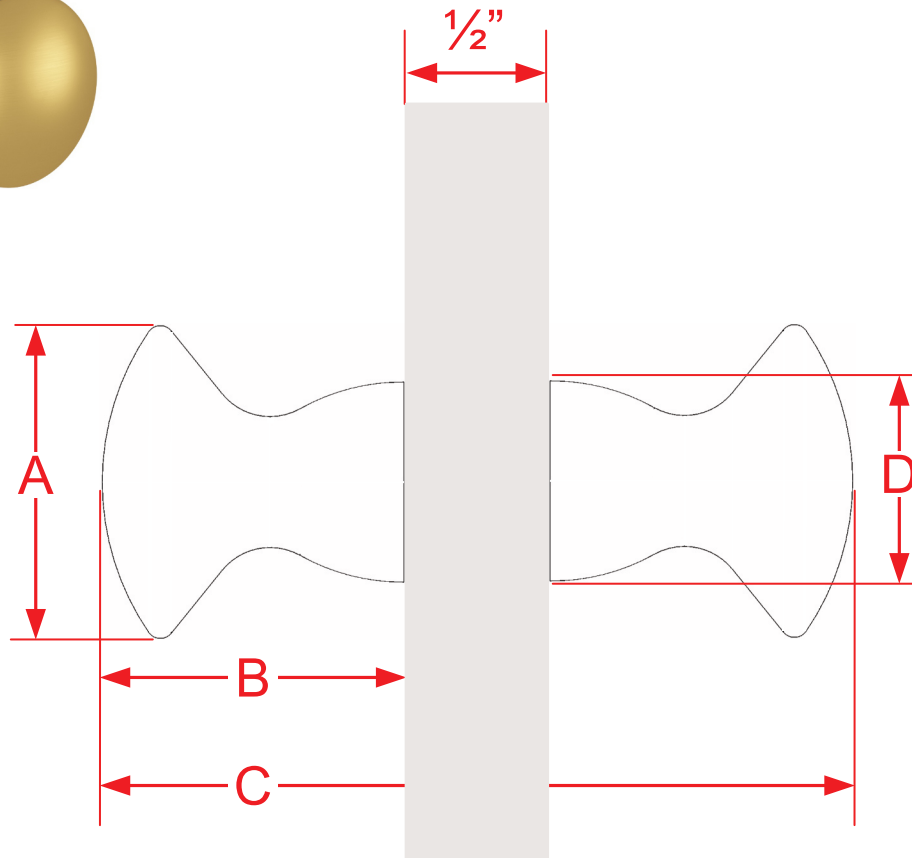

118BB Series Shower Knob Back-to-Back Mounting

Finishes for Life
TARNISH-FREE GUARANTEED™

	A	B	C	D
Part #	Overall Height	Knob Projection	Overall Width (1/2" Door)	Knob Base
118BB	1 1/4"	1 3/16"	2 7/8"	3/4"
Custom sizing and mounting available				