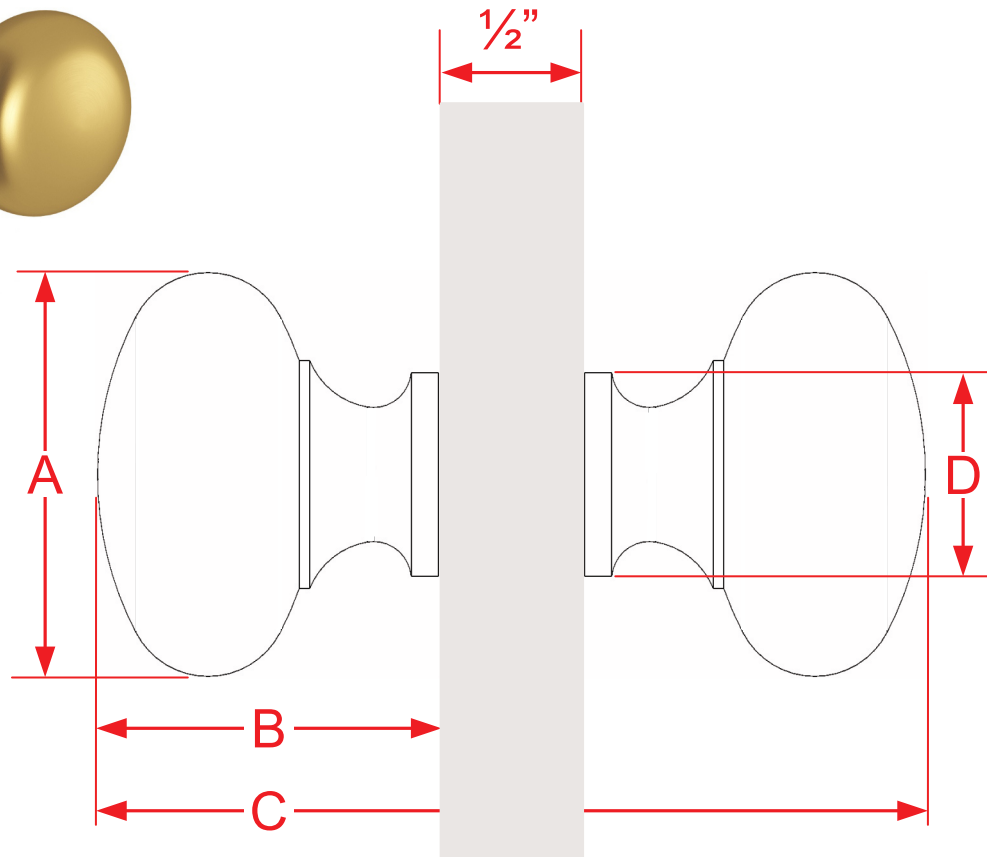

# 124BB, 192BB & 193BB Series Shower Knob Back-to-Back Mounting

Finishes for Life  
TARNISH-FREE GUARANTEED™

|                                      | A              | B               | C                         | D         |
|--------------------------------------|----------------|-----------------|---------------------------|-----------|
| Part #                               | Overall Height | Knob Projection | Overall Width (1/2" Door) | Knob Base |
| 124BB                                | 1 1/8"         | 1 1/8"          | 2 3/4"                    | 5/8"      |
| 192BB                                | 1 1/4"         | 1 3/16"         | 2 7/8"                    | 3/4"      |
| 193BB                                | 1 1/2"         | 1 1/4"          | 3"                        | 3/4"      |
| Custom sizing and mounting available |                |                 |                           |           |