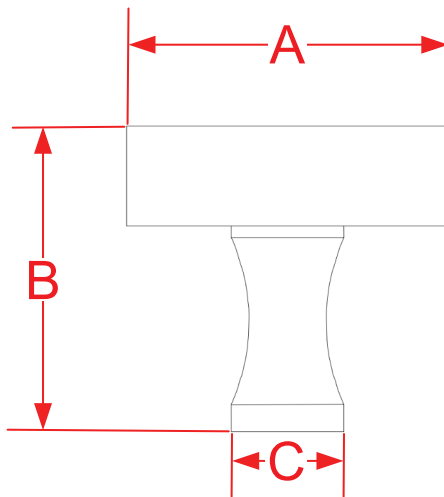

# 110, 111 and 112 Cabinet Knob Series

Finishes for Life  
TARNISH-FREE GUARANTEED

	A	B	C
Part #	Overall	Projection	Base
110	1.0000"	1.1875"	0.5000"
111	1.2500"	1.1875"	0.5000"
112	1.5000"	1.1875"	0.5000"
Custom Sizing Available			