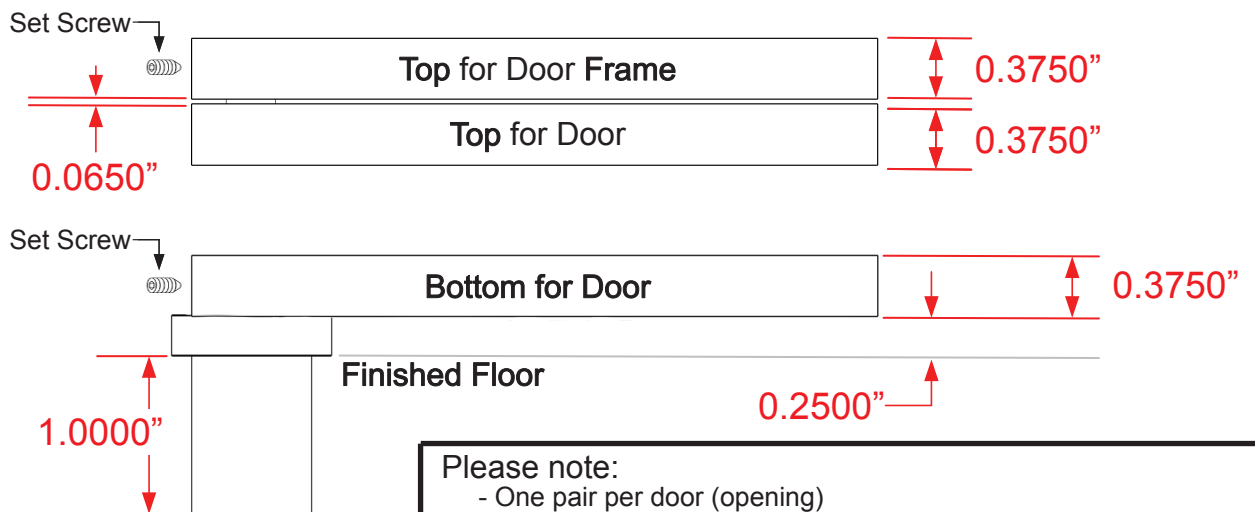

#6FHB Pivot Hinge

Finishes for Life
TARNISH-FREE GUARANTEE

Please note:

- One pair per door (opening)
- Reversible, non-handed
- Ships with three pivot leaves and one #8 base = one pair
- #12 x 1.25 wood screws are included
- Supports a certified maximum load of 250 pounds