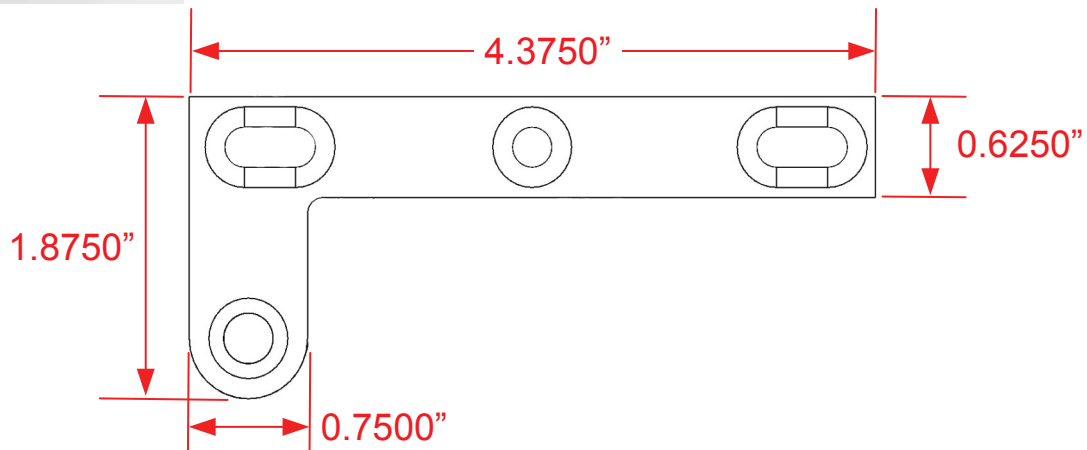

#6FHB Pivot Hinge

Finishes for Life
TARNISH-FREE GUARANTEE

Please note:

- One pair per door (opening)
- Reversible, non-handed
- Ships with three pivot leaves and one #8 base = one pair
- #12 x 1.25 wood screws are included
- Supports a certified maximum load of 250 pounds