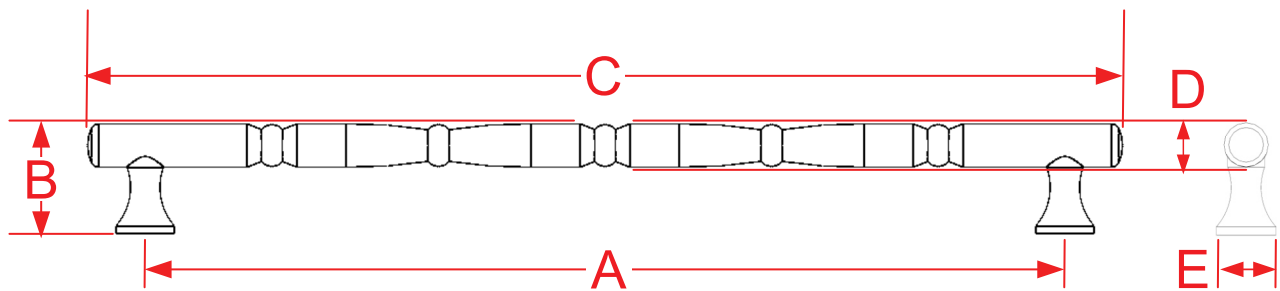

Series 855 Appliance, Shower Door & Door Pulls

Finishes for Life
TARNISH-FREE GUARANTEED

| | A | B | C | D | D |
|--------|------------------|------------|----------|-------------|---------|
| Part # | Center to Center | Projection | Overall | Diameter | Base |
| 855-16 | 16.0000" | 1.8750" | 18.0000" | 0.7500" max | 1.0000" |