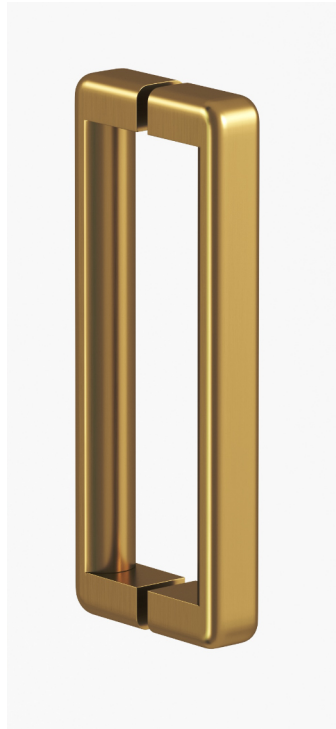

785 Series Shower Door Pull

Finishes for Life
TARNISH-FREE GUARANTEED

Part #	A Overall Height	B Center to Center	C Handle Width	D Projection	E Overall Width (1/2" Door)	F Post Width	G Clearance
785BB-6	6 3/4"	6"	1"	1 5/8"	3 3/4"	3/4"	7/8"
785BB-8	8 3/4"	8"	1"	1 5/8"	3 3/4"	3/4"	7/8"
785BB-10	10 3/4"	10"	1"	1 5/8"	3 3/4"	3/4"	7/8"
785BB-12	12 3/4"	12"	1"	1 5/8"	3 3/4"	3/4"	7/8"
785BB-18	18 3/4"	18"	1"	1 5/8"	3 3/4"	3/4"	7/8"
785BB-24	24 3/4"	24"	1"	1 5/8"	3 3/4"	3/4"	7/8"

Custom sizing available up to 27 3/4" overall height

Manufacturing Fine Architectural Hardware
in the USA Since 1927

Copyright 2024
Colonial Bronze Company
All rights reserved
www.colonialbronze.com
860.489.9233