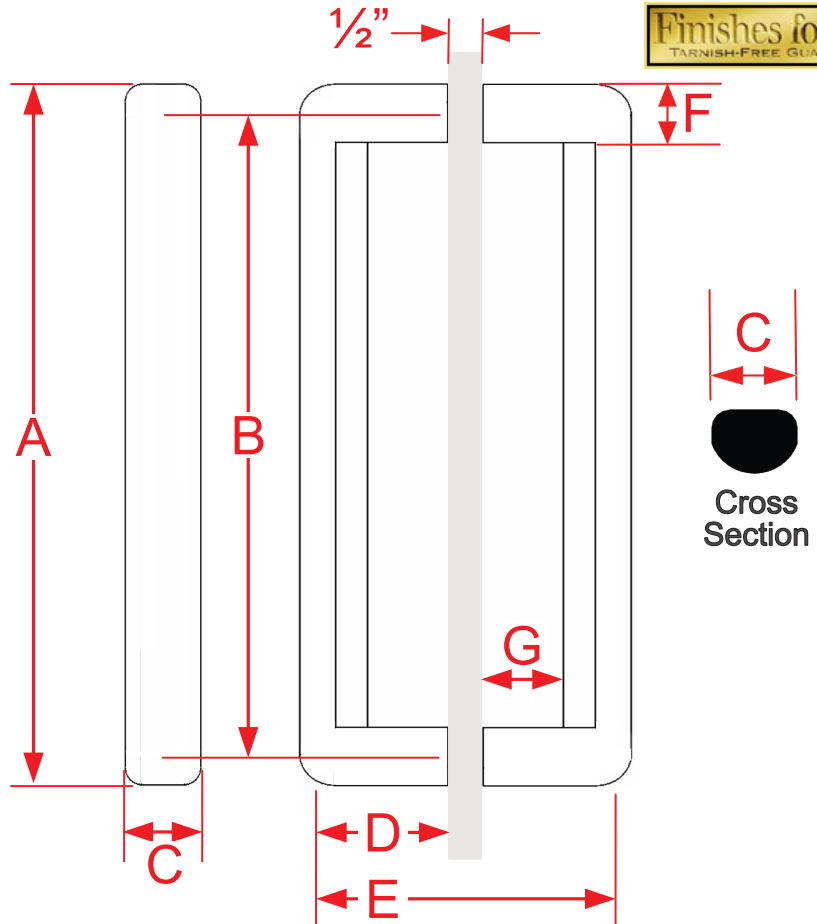

785 Series Shower Door Pull

Finishes for Life
TARNISH-FREE GUARANTEED

Part #	A Overall Height	B Center to Center	C Handle Width	D Projection	E Overall Width (1/2" Door)	F Post Width	G Clearance
785BB-6	6 3/4"	6"	1"	1 5/8"	3 3/4"	3/4"	7/8"
785BB-8	8 3/4"	8"	1"	1 5/8"	3 3/4"	3/4"	7/8"
785BB-10	10 3/4"	10"	1"	1 5/8"	3 3/4"	3/4"	7/8"
785BB-12	12 3/4"	12"	1"	1 5/8"	3 3/4"	3/4"	7/8"
785BB-18	18 3/4"	18"	1"	1 5/8"	3 3/4"	3/4"	7/8"
785BB-24	24 3/4"	24"	1"	1 5/8"	3 3/4"	3/4"	7/8"

Custom sizing available up to 27 3/4" overall height

Manufacturing Fine Architectural Hardware
in the USA Since 1927

Copyright 2024
Colonial Bronze Company
All rights reserved
www.colonialbronze.com
860.489.9233