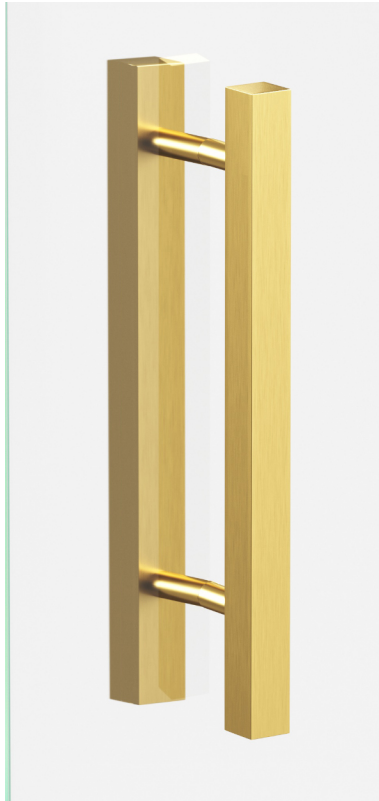

# 254BB Series Shower Door Pull

Finishes for Life  
TARNISH-FREE GUARANTEED

Part #	A Overall Height	B Center to Center	C Handle Width	D Projection	E Overall Width 1/2" Door	F Post Width	G Clearance
254BB-6	10"	6"	3/4"	1 3/4"	4"	5/8"	1 1/4"
254BB-8	12"	8"	3/4"	1 3/4"	4"	5/8"	1 1/4"
254BB-10	14"	10"	3/4"	1 3/4"	4"	5/8"	1 1/4"
254BB-12	16"	12"	3/4"	1 3/4"	4"	5/8"	1 1/4"

Custom sizing available up to 30" overall height

Manufacturing Fine Architectural Hardware  
in the USA Since 1927

Copyright 2024  
Colonial Bronze Company  
All rights reserved  
[www.colonialbronze.com](http://www.colonialbronze.com)  
860.489.9233