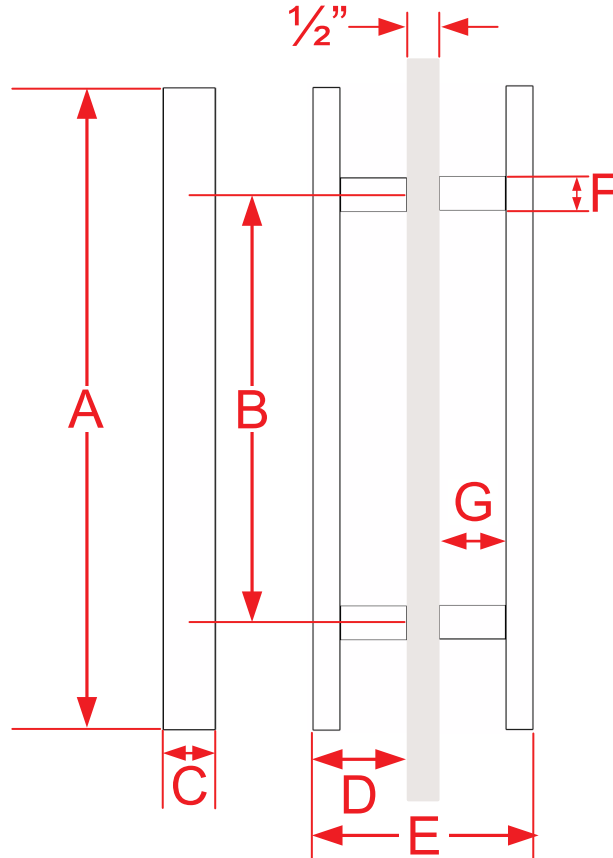

# 254BB Series Shower Door Pull

Finishes for Life  
TARNISH-FREE GUARANTEED

Part #	A Overall Height	B Center to Center	C Handle Width	D Projection	E Overall Width 1/2" Door	F Post Width	G Clearance
254BB-6	10"	6"	3/4"	1 3/4"	4"	5/8"	1 1/4"
254BB-8	12"	8"	3/4"	1 3/4"	4"	5/8"	1 1/4"
254BB-10	14"	10"	3/4"	1 3/4"	4"	5/8"	1 1/4"
254BB-12	16"	12"	3/4"	1 3/4"	4"	5/8"	1 1/4"